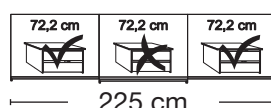

Sliding-door wardrobes, Height 217 cm without cornice, handle ledges in chrome

Interior:

2 adjustable shelves, 1 clothes rail

Description	Dimensions cm			Front plain		Front 4 panels	
	W	H	D	Art. no.	GBP	Art. no.	GBP
Glass doors in pebble grey and crystal mirrored doors 2 doors 1 mirrored door left 2 doors 1 mirrored door right 2 doors 1 mirrored door left 2 doors 1 mirrored door right 3 doors 1 centred mirrored door 3 doors 1 centred mirrored door 3 doors 1 centred mirrored door 3 doors 1 centred mirrored door	150	217	67	513		301	
	150	217	67	514		302	
	200	217	67	515		303	
	200	217	67	516		304	
	225	217	67	517		305	
	250	217	67	518		306	
	280	217	67	519		307	
	300	217	67	520		308	

No trims on mirrors !

Plinth partition