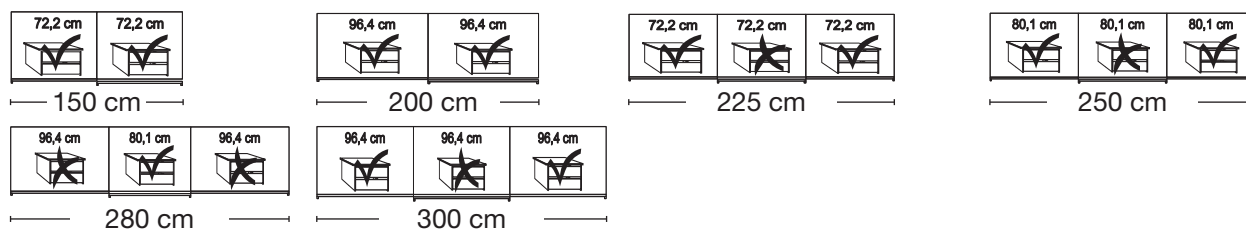

No trims on mirrors !

Plinth partition

Sliding-door wardrobes, Height 217 cm without cornice, handle ledges in chrome

Interior:

2 adjustable shelves, 1 clothes rail

Description	Dimensions cm			Front plain		Front 4 panels		
	W	H	D	Art. no.	GBP	Art. no.	GBP	
 <p>Glass doors in graphite and crystal mirrored doors</p>	2 doors	1 mirrored door left	150	217	67	505	271	
	2 doors	1 mirrored door right	150	217	67	506	272	
	2 doors	1 mirrored door left	200	217	67	507	273	
	2 doors	1 mirrored door right	200	217	67	508	274	
	3 doors	1 centred mirrored door	225	217	67	509	275	
	3 doors	1 centred mirrored door	250	217	67	510	284	
	3 doors	1 centred mirrored door	280	217	67	511	299	
	3 doors	1 centred mirrored door	300	217	67	512	300	
								

No trims on mirrors !

Plinth partition

Sliding-door wardrobes, Height 217 cm without cornice, handle ledges in chrome

Interior:

2 adjustable shelves, 1 clothes rail

Description	Dimensions cm			Front plain		Front 4 panels	
	W	H	D	Art. no.	GBP	Art. no.	GBP
 <p>Glass doors in pebble grey and crystal mirrored doors</p> <p>2 doors 1 mirrored door left</p> <p>2 doors 1 mirrored door right</p> <p>2 doors 1 mirrored door left</p> <p>2 doors 1 mirrored door right</p> <p>3 doors 1 centred mirrored door</p> <p>3 doors 1 centred mirrored door</p> <p>3 doors 1 centred mirrored door</p> <p>3 doors 1 centred mirrored door</p>	150	217	67	513		301	
	150	217	67	514		302	
	200	217	67	515		303	
	200	217	67	516		304	
	225	217	67	517		305	
	250	217	67	518		306	
	280	217	67	519		307	
	300	217	67	520		308	
							
							