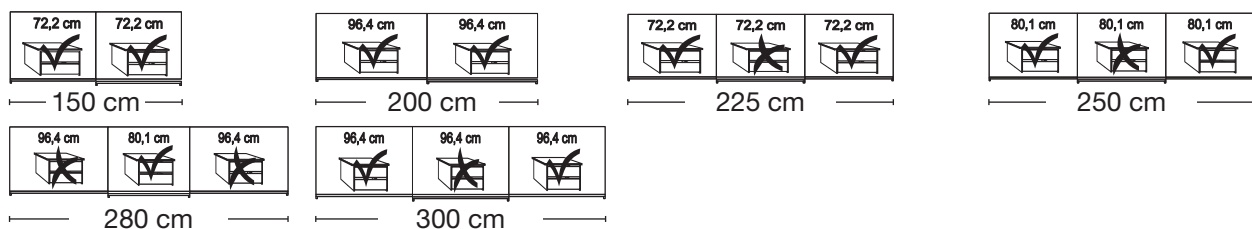

Sliding-door wardrobes, Height 217 cm without cornice, handle ledges in chrome

Interior:
2 adjustable shelves, 1 clothes rail

Description	Dimensions cm			Front plain		Front 4 panels	
	W	H	D	Art. no.	GBP	Art. no.	GBP
Wooden doors in carcass colour, Glass doors graphite 2 doors 1 glass door left 2 doors 1 glass door right	150	217	67	662		214	
	150	216	67	663		215	
	150	217	67	664		216	
2 doors 1 glass door left 2 doors 1 glass door right 2 doors 2 glass doors	200	217	67	666		217	
	200	217	67	667		218	
	200	217	67	668		219	
3 doors 1 centre glass door 3 doors 3 glass doors 3 doors 1 centre glass door 3 doors 3 glass doors 3 doors 1 centre glass door 3 doors 3 glass doors 3 doors 1 centre glass door 3 doors 3 glass doors	225	217	67	669		220	
	225	217	67	670		221	
	250	217	67	671		222	
	250	217	67	672		223	
	280	217	67	673		224	
	280	217	67	674		225	
	300	217	67	675		226	
	300	217	67	676		227	

Plinth partition