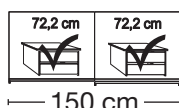

Sliding-door wardrobes, Height 217 cm without cornice, handle ledges in chrome

Interior:

2 adjustable shelves, 1 clothes rail

Description	Dimensions cm			Front plain		Front 4 panels	
	W	H	D	Art. no.	GBP	Art. no.	GBP
Glass doors in pebble grey and crystal mirrored doors 2 doors 1 mirrored door left 2 doors 1 mirrored door right 2 doors 1 mirrored door left 2 doors 1 mirrored door right 3 doors 1 centred mirrored door 3 doors 1 centred mirrored door 3 doors 1 centred mirrored door 3 doors 1 centred mirrored door	150	217	67	513		301	
	150	217	67	514		302	
	200	217	67	515		303	
	200	217	67	516		304	
	225	217	67	517		305	
	250	217	67	518		306	
	280	217	67	519		307	
	300	217	67	520		308	

No trims on mirrors !

Plinth partition