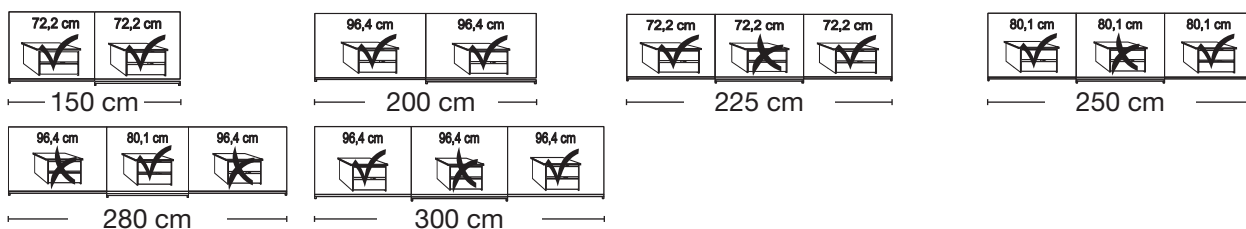

Plinth partition

Sliding-door wardrobes, Height 217 cm without cornice, handle ledges in chrome

Interior:
2 adjustable shelves, 1 clothes rail

Description	Dimensions cm			Front plain		Front 4 panels	
	W	H	D	Art. no.	GBP	Art. no.	GBP
 <p>Wooden doors in carcass colour, Glass doors in Champagne</p>	2 doors	1 glass door left	150	217	67	285	200
	2 doors	1 glass door right	150	217	67	286	201
	2 doors	2 glass doors	150	217	67	287	202
	2 doors	1 glass door left	200	217	67	288	203
	2 doors	1 glass door right	200	217	67	289	204
	2 doors	2 glass doors	200	217	67	290	205
	3 doors	1 centre glass door	225	217	67	291	206
	3 doors	3 glass doors	225	217	67	292	207
	3 doors	1 centre glass door	250	217	67	293	208
	3 doors	3 glass doors	250	217	67	294	209
	3 doors	1 centre glass door	280	217	67	295	210
	3 doors	3 glass doors	280	217	67	296	211
	3 doors	1 centre glass door	300	217	67	297	212
	3 doors	3 glass doors	300	217	67	298	213

Plinth partition

Sliding-door wardrobes, Height 217 cm without cornice, handle ledges in chrome

Interior:
2 adjustable shelves, 1 clothes rail

Description	Dimensions cm			Front plain		Front 4 panels	
	W	H	D	Art. no.	GBP	Art. no.	GBP
 <p>Wooden doors in carcass colour, Glass doors graphite</p> <p>2 doors 1 glass door left</p> <p>2 doors 1 glass door right</p>	150	217	67	662		214	
	150	216	67	663		215	
	150	217	67	664		216	
 <p>2 doors 1 glass door left</p> <p>2 doors 1 glass door right</p> <p>2 doors 2 glass doors</p>	200	217	67	666		217	
	200	217	67	667		218	
	200	217	67	668		219	
 <p>3 doors 1 centre glass door</p> <p>3 doors 3 glass doors</p> <p>3 doors 1 centre glass door</p> <p>3 doors 3 glass doors</p> <p>3 doors 1 centre glass door</p> <p>3 doors 3 glass doors</p> <p>3 doors 1 centre glass door</p> <p>3 doors 3 glass doors</p>	225	217	67	669		220	
	225	217	67	670		221	
	250	217	67	671		222	
	250	217	67	672		223	
	280	217	67	673		224	
	280	217	67	674		225	
	300	217	67	675		226	
	300	217	67	676		227	