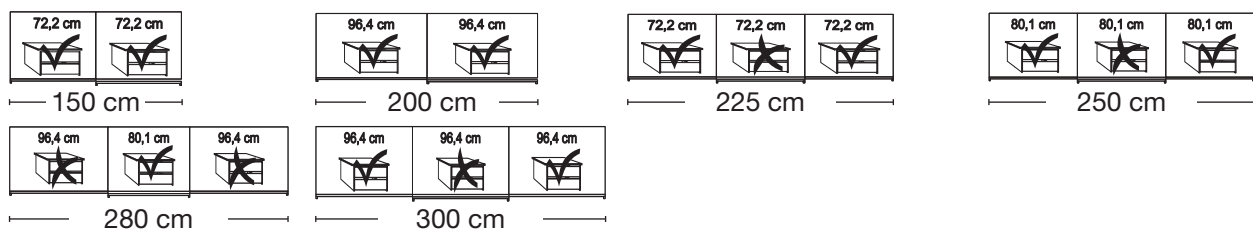

Plinth partition

Sliding-door wardrobes, Height 217 cm without cornice, handle ledges in chrome

Interior:

2 adjustable shelves, 1 clothes rail

Description	Dimensions cm			Front plain		Front 4 panels	
	W	H	D	Art. no.	GBP	Art. no.	GBP
 <p>Glass doors in white and crystal mirrored doors</p> <p>2 doors 1 mirrored door left</p> <p>2 doors 1 mirrored door right</p> <p>2 doors 1 mirrored door left</p> <p>2 doors 1 mirrored door right</p>	150	217	67	276		255	
	150	217	67	277		256	
	200	217	67	278		257	
	200	217	67	279		258	
	225	217	67	280		259	
 <p>3 doors 1 centred mirrored door</p> <p>3 doors 1 centred mirrored door</p> <p>3 doors 1 centred mirrored door</p> <p>3 doors 1 centred mirrored door</p>	225	217	67	280		259	
	250	217	67	281		260	
	280	217	67	282		261	
	300	217	67	283		262	
							

No trims on mirrors !

Plinth partition

Sliding-door wardrobes, Height 217 cm without cornice, handle ledges in chrome

Interior:
2 adjustable shelves, 1 clothes rail

Description	Dimensions cm			Front plain		Front 4 panels	
	W	H	D	Art. no.	GBP	Art. no.	GBP
 <p>Glass doors in Champagne and crystal mirrored doors</p> <p>2 doors 1 mirrored door left</p> <p>2 doors 1 mirrored door right</p> <p>2 doors 1 mirrored door left</p> <p>2 doors 1 mirrored door right</p> <p>3 doors 1 centred mirrored door</p> <p>3 doors 1 centred mirrored door</p> <p>3 doors 1 centred mirrored door</p> <p>3 doors 1 centred mirrored door</p>	150	217	67	393		263	
	150	217	67	394		264	
	200	217	67	395		265	
	200	217	67	396		266	
	225	217	67	397		267	
	250	217	67	398		268	
	280	217	67	399		269	
	300	217	67	400		270	
							
							