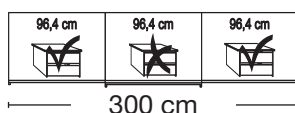

Sliding-door wardrobes, Height 217 cm without cornice, handle ledges in chrome

Interior:

2 adjustable shelves, 1 clothes rail

Description	Dimensions cm			Front plain		Front 4 panels	
	W	H	D	Art. no.	GBP	Art. no.	GBP
Glass doors in pebble grey and crystal mirrored doors 2 doors 1 mirrored door left 2 doors 1 mirrored door right 2 doors 1 mirrored door left 2 doors 1 mirrored door right 3 doors 1 centred mirrored door 3 doors 1 centred mirrored door 3 doors 1 centred mirrored door 3 doors 1 centred mirrored door	150	217	67	513		301	
	150	217	67	514		302	
	200	217	67	515		303	
	200	217	67	516		304	
	225	217	67	517		305	
	250	217	67	518		306	
	280	217	67	519		307	
	300	217	67	520		308	

No trims on mirrors !

Plinth partition