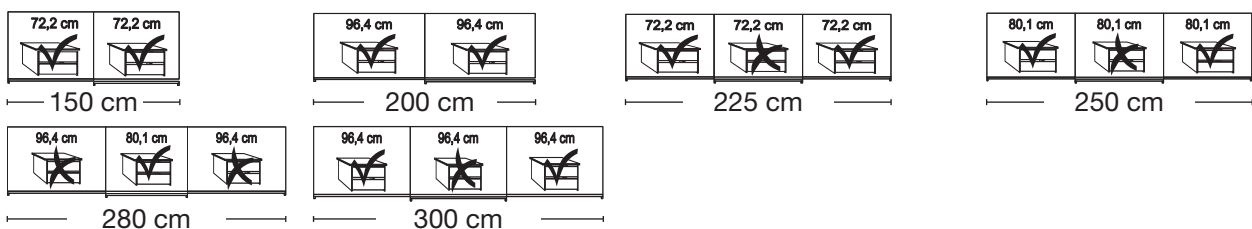

Plinth partition

Sliding-door wardrobes, Height 217 cm without cornice, handle ledges in chrome

Interior:
2 adjustable shelves, 1 clothes rail

Description	Dimensions cm			Front plain		Front 4 panels	
	W	H	D	Art. no.	GBP	Art. no.	GBP
 <p>Wooden and mirrored doors</p>	2 doors	1 mirrored door left	150	217	67	124	172
	2 doors	1 mirrored door right	150	217	67	125	173
	2 doors	2 mirrored doors	150	217	67	126	174
	2 doors	1 mirrored door left	200	217	67	127	175
	2 doors	1 mirrored door right	200	217	67	128	176
	2 doors	2 mirrored doors	200	217	67	129	177
	3 doors	1 centred mirrored door	225	217	67	130	178
	3 doors	3 mirrored doors	225	217	67	131	179
	3 doors	1 centred mirrored door	250	217	67	132	180
	3 doors	3 mirrored doors	250	217	67	133	181
	3 doors	1 centred mirrored door	280	217	67	134	182
	3 doors	3 mirrored doors	280	217	67	135	183
	3 doors	1 centred mirrored door	300	217	67	136	184
3 doors	3 mirrored doors	300	217	67	137	185	

 **No trims on mirrors !**

Plinth partition

Sliding-door wardrobes, Height 217 cm without cornice, handle ledges in chrome

Interior:
2 adjustable shelves, 1 clothes rail

Description	Dimensions cm			Front plain		Front 4 panels	
	W	H	D	Art. no.	GBP	Art. no.	GBP
 <p>Wooden doors in carcase colour, Glass doors in white</p>	2 doors	1 glass door left	150	217	67	232	186
	2 doors	1 glass door right	150	217	67	233	187
	2 doors	2 glass doors	150	217	67	234	188
	2 doors	1 glass door left	200	217	67	235	189
	2 doors	1 glass door right	200	217	67	236	190
	2 doors	2 glass doors	200	217	67	237	191
	3 doors	1 centre glass door	225	217	67	238	192
	3 doors	3 glass doors	225	217	67	239	193
	3 doors	1 centre glass door	250	217	67	240	194
	3 doors	3 glass doors	250	217	67	580	195
	3 doors	1 centre glass door	280	217	67	241	196
	3 doors	3 glass doors	280	217	67	242	197
	3 doors	1 centre glass door	300	217	67	243	198
	3 doors	3 glass doors	300	217	67	244	199