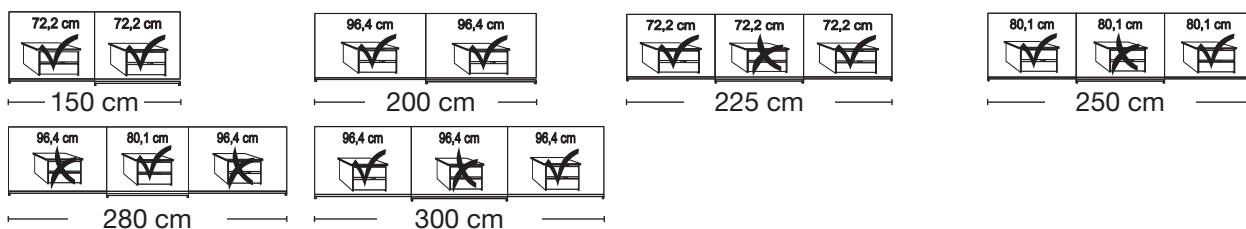

No trims on mirrors !

Plinth partition

Sliding-door wardrobes, Height 217 cm without cornice, handle ledges in chrome

Interior:
2 adjustable shelves, 1 clothes rail

Description	Dimensions cm			Front plain		Front 4 panels	
	W	H	D	Art. no.	GBP	Art. no.	GBP
 <p>Glass doors in Champagne and crystal mirrored doors</p> <p>2 doors 1 mirrored door left</p> <p>2 doors 1 mirrored door right</p> <p>2 doors 1 mirrored door left</p> <p>2 doors 1 mirrored door right</p> <p>3 doors 1 centred mirrored door</p> <p>3 doors 1 centred mirrored door</p> <p>3 doors 1 centred mirrored door</p> <p>3 doors 1 centred mirrored door</p>	150	217	67	393		263	
	150	217	67	394		264	
	200	217	67	395		265	
	200	217	67	396		266	
	225	217	67	397		267	
	250	217	67	398		268	
	280	217	67	399		269	
	300	217	67	400		270	
							
							

No trims on mirrors !

Plinth partition

Sliding-door wardrobes, Height 217 cm without cornice, handle ledges in chrome

Interior:

2 adjustable shelves, 1 clothes rail

Description	Dimensions cm			Front plain		Front 4 panels		
	W	H	D	Art. no.	GBP	Art. no.	GBP	
 <p>Glass doors in graphite and crystal mirrored doors</p>	2 doors	1 mirrored door left	150	217	67	505	271	
	2 doors	1 mirrored door right	150	217	67	506	272	
	2 doors	1 mirrored door left	200	217	67	507	273	
	2 doors	1 mirrored door right	200	217	67	508	274	
	3 doors	1 centred mirrored door	225	217	67	509	275	
	3 doors	1 centred mirrored door	250	217	67	510	284	
	3 doors	1 centred mirrored door	280	217	67	511	299	
	3 doors	1 centred mirrored door	300	217	67	512	300	
								