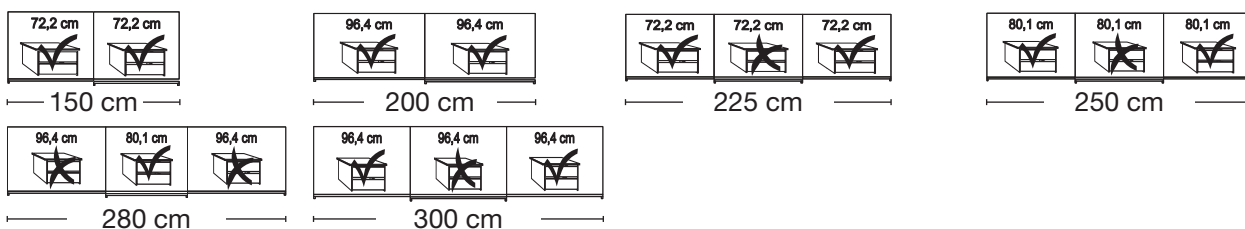

Plinth partition

Sliding-door wardrobes, Height 217 cm without cornice, handle ledges in chrome

Interior:
2 adjustable shelves, 1 clothes rail

Description	Dimensions cm			Front plain		Front 4 panels	
	W	H	D	Art. no.	GBP	Art. no.	GBP
 <p>Wooden doors in carcass colour, Pebble grey glass doors</p>	2 doors	1 glass door left	150	217	67	677	228
	2 doors	1 glass door right	150	216	67	678	229
	2 doors	2 glass doors	150	217	67	679	230
	2 doors	1 glass door left	200	217	67	680	231
	2 doors	1 glass door right	200	217	67	681	245
	2 doors	2 glass doors	200	217	67	682	246
	3 doors	1 centre glass door	225	217	67	683	247
	3 doors	3 glass doors	225	217	67	684	248
	3 doors	1 centre glass door	250	217	67	685	249
	3 doors	3 glass doors	250	217	67	686	250
	3 doors	1 centre glass door	280	217	67	687	251
	3 doors	3 glass doors	280	217	67	688	252
	3 doors	1 centre glass door	300	217	67	689	253
	3 doors	3 glass doors	300	217	67	690	254

Plinth partition

Sliding-door wardrobes, Height 217 cm without cornice, handle ledges in chrome

Interior:

2 adjustable shelves, 1 clothes rail

Description	Dimensions cm			Front plain		Front 4 panels	
	W	H	D	Art. no.	GBP	Art. no.	GBP
 <p>Glass doors in white and crystal mirrored doors</p> <p>2 doors 1 mirrored door left</p> <p>2 doors 1 mirrored door right</p> <p>2 doors 1 mirrored door left</p> <p>2 doors 1 mirrored door right</p>	150	217	67	276		255	
	150	217	67	277		256	
	200	217	67	278		257	
	200	217	67	279		258	
	225	217	67	280		259	
 <p>3 doors 1 centred mirrored door</p> <p>3 doors 1 centred mirrored door</p> <p>3 doors 1 centred mirrored door</p> <p>3 doors 1 centred mirrored door</p>	225	217	67	280		259	
	250	217	67	281		260	
	280	217	67	282		261	
	300	217	67	283		262	
							