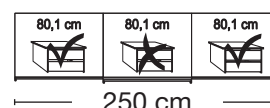

Sliding-door wardrobes, Height 217 cm without cornice, handle ledges in chrome

Interior:

2 adjustable shelves, 1 clothes rail

Description	Dimensions cm			Front plain		Front 4 panels	
	W	H	D	Art. no.	GBP	Art. no.	GBP
Glass doors in pebble grey and crystal mirrored doors 2 doors 1 mirrored door left 2 doors 1 mirrored door right 2 doors 1 mirrored door left 2 doors 1 mirrored door right 3 doors 1 centred mirrored door 3 doors 1 centred mirrored door 3 doors 1 centred mirrored door 3 doors 1 centred mirrored door	150	217	67	513		301	
	150	217	67	514		302	
	200	217	67	515		303	
	200	217	67	516		304	
	225	217	67	517		305	
	250	217	67	518		306	
	280	217	67	519		307	
	300	217	67	520		308	

No trims on mirrors !

Plinth partition