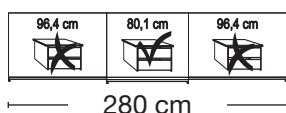

Sliding-door wardrobes, Height 217 cm without cornice, handle ledges in chrome

Interior:

2 adjustable shelves, 1 clothes rail

Description	Dimensions cm			Front plain		Front 4 panels	
	W	H	D	Art. no.	GBP	Art. no.	GBP
Glass doors in pebble grey and crystal mirrored doors 2 doors 1 mirrored door left 2 doors 1 mirrored door right 2 doors 1 mirrored door left 2 doors 1 mirrored door right 3 doors 1 centred mirrored door 3 doors 1 centred mirrored door 3 doors 1 centred mirrored door 3 doors 1 centred mirrored door	150	217	67	513		301	
	150	217	67	514		302	
	200	217	67	515		303	
	200	217	67	516		304	
	225	217	67	517		305	
	250	217	67	518		306	
	280	217	67	519		307	
	300	217	67	520		308	

No trims on mirrors !

Plinth partition