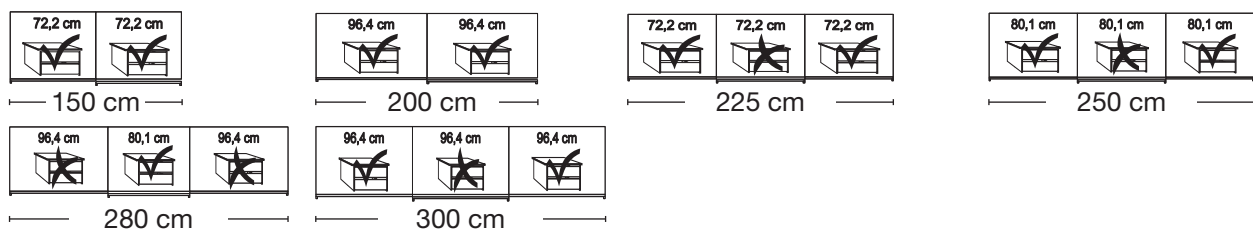

Model no. 129
Dark rustic oak finish

Model no. 134
Holm oak finish

Model no. 137
Champagne

Model no. 140
Graphite finish

Model no. 141
Pebble grey
finish

Sliding-door wardrobes, Height 217 cm without cornice, handle ledges in chrome

Interior:
2 adjustable shelves, 1 clothes rail

Description	Dimensions cm			Front plain		Front 4 panels	
	W	H	D	Art. no.	GBP	Art. no.	GBP
 <p>Wooden doors in carcass colour</p> <p>2 doors</p> <p>2 doors</p> <p>3 doors</p> <p>3 doors</p> <p>3 doors</p> <p>3 doors</p> <p>Art. no. 100</p>	150	217	67	100		166	
	200	217	67	101		167	
	225	217	67	102		168	
	250	217	67	103		169	
	280	217	67	104		170	
	300	217	67	105		171	
	 <p>Art. no. 169</p>						

Plinth partition

Sliding-door wardrobes, Height 217 cm without cornice, handle ledges in chrome

Interior:
2 adjustable shelves, 1 clothes rail

Description	Dimensions cm			Front plain		Front 4 panels	
	W	H	D	Art. no.	GBP	Art. no.	GBP
 <p>Wooden and mirrored doors</p>	2 doors	1 mirrored door left	150	217	67	124	172
	2 doors	1 mirrored door right	150	217	67	125	173
	2 doors	2 mirrored doors	150	217	67	126	174
	2 doors	1 mirrored door left	200	217	67	127	175
	2 doors	1 mirrored door right	200	217	67	128	176
	2 doors	2 mirrored doors	200	217	67	129	177
	3 doors	1 centred mirrored door	225	217	67	130	178
	3 doors	3 mirrored doors	225	217	67	131	179
	3 doors	1 centred mirrored door	250	217	67	132	180
	3 doors	3 mirrored doors	250	217	67	133	181
	3 doors	1 centred mirrored door	280	217	67	134	182
	3 doors	3 mirrored doors	280	217	67	135	183
	3 doors	1 centred mirrored door	300	217	67	136	184
3 doors	3 mirrored doors	300	217	67	137	185	