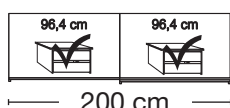

Sliding-door wardrobes, Height 217 cm without cornice, handle ledges in chrome

Interior:

2 adjustable shelves, 1 clothes rail

Description	Dimensions cm			Front plain		Front 4 panels	
	W	H	D	Art. no.	GBP	Art. no.	GBP
Glass doors in pebble grey and crystal mirrored doors 2 doors 1 mirrored door left 2 doors 1 mirrored door right 2 doors 1 mirrored door left 2 doors 1 mirrored door right 3 doors 1 centred mirrored door 3 doors 1 centred mirrored door 3 doors 1 centred mirrored door 3 doors 1 centred mirrored door	150	217	67	513		301	
	150	217	67	514		302	
	200	217	67	515		303	
	200	217	67	516		304	
	225	217	67	517		305	
	250	217	67	518		306	
	280	217	67	519		307	
	300	217	67	520		308	

No trims on mirrors !

Plinth partition