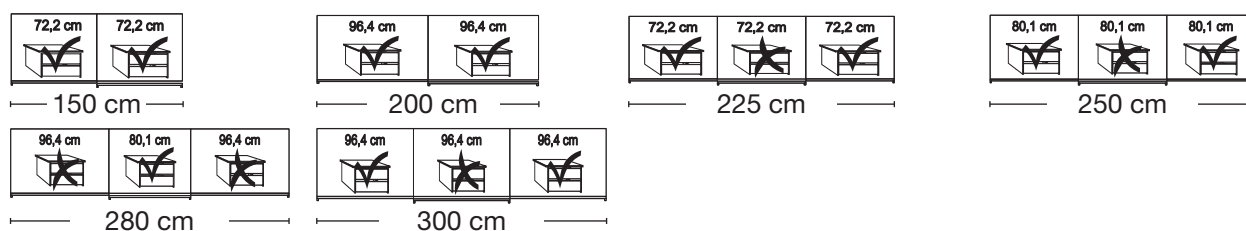

 **No trims on mirrors !**

Plinth partition

Sliding-door wardrobes, Height 217 cm without cornice, handle ledges in chrome

Interior:
2 adjustable shelves, 1 clothes rail

Description	Dimensions cm			Front plain		Front 4 panels	
	W	H	D	Art. no.	GBP	Art. no.	GBP
 <p>Wooden doors in carcase colour, Glass doors in white</p>	2 doors	1 glass door left	150	217	67	232	186
	2 doors	1 glass door right	150	217	67	233	187
	2 doors	2 glass doors	150	217	67	234	188
	2 doors	1 glass door left	200	217	67	235	189
	2 doors	1 glass door right	200	217	67	236	190
	2 doors	2 glass doors	200	217	67	237	191
	3 doors	1 centre glass door	225	217	67	238	192
	3 doors	3 glass doors	225	217	67	239	193
	3 doors	1 centre glass door	250	217	67	240	194
	3 doors	3 glass doors	250	217	67	580	195
	3 doors	1 centre glass door	280	217	67	241	196
	3 doors	3 glass doors	280	217	67	242	197
	3 doors	1 centre glass door	300	217	67	243	198
	3 doors	3 glass doors	300	217	67	244	199

Plinth partition

Sliding-door wardrobes, Height 217 cm without cornice, handle ledges in chrome

Interior:
2 adjustable shelves, 1 clothes rail

Description	Dimensions cm			Front plain		Front 4 panels	
	W	H	D	Art. no.	GBP	Art. no.	GBP
 <p>Wooden doors in carcass colour, Glass doors in Champagne</p>	2 doors	1 glass door left	150	217	67	285	200
	2 doors	1 glass door right	150	217	67	286	201
	2 doors	2 glass doors	150	217	67	287	202
	2 doors	1 glass door left	200	217	67	288	203
	2 doors	1 glass door right	200	217	67	289	204
	2 doors	2 glass doors	200	217	67	290	205
	3 doors	1 centre glass door	225	217	67	291	206
	3 doors	3 glass doors	225	217	67	292	207
	3 doors	1 centre glass door	250	217	67	293	208
	3 doors	3 glass doors	250	217	67	294	209
	3 doors	1 centre glass door	280	217	67	295	210
	3 doors	3 glass doors	280	217	67	296	211
	3 doors	1 centre glass door	300	217	67	297	212
	3 doors	3 glass doors	300	217	67	298	213