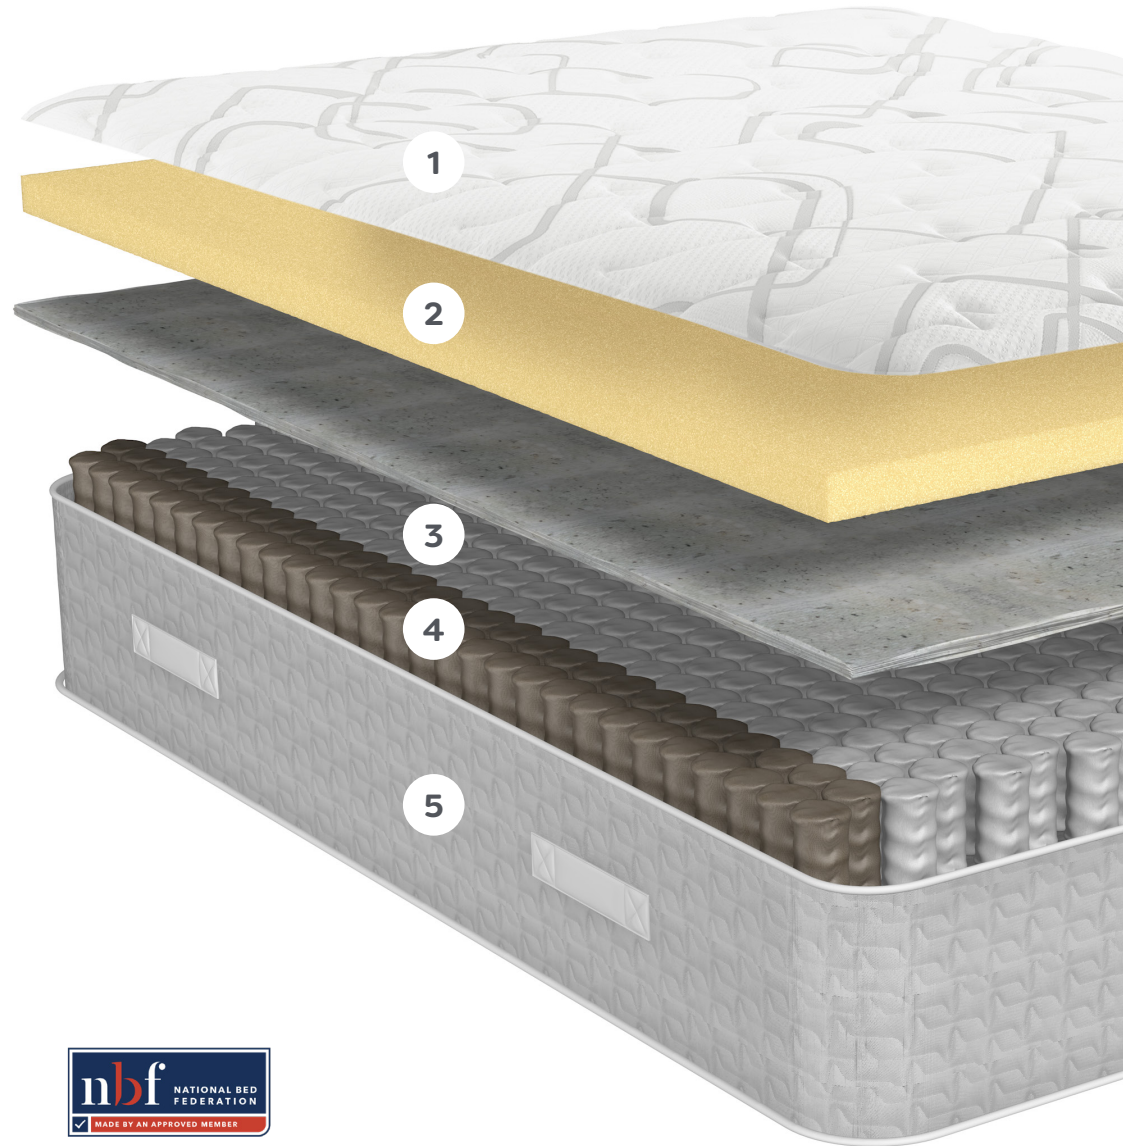

COMFORT ULTRA MEMORY 1400

COMFORT ZONE

A 100% natural Probiotic fabric treatment to protect against allergens, bacteria and odours, promoting a fresh and healthy mattress.

Pressure relieving memory foam enhanced with engineered perforations creates improved air circulation for a cooler night's sleep.

SUPPORT ZONE

1400 Pocket springs provide pressure relief and perfect support for you and your partner.

Firmer springs along the sides add strength to the mattress and allow you to use the whole surface of the mattress as a sleeping area.

Simply rotate the mattress regularly to help prolong the life of the mattress.
No turning required.

Made in the UK

8 Year Guarantee

Spring counts quoted are equivalent to the total number of springs in a full size 150cm mattress