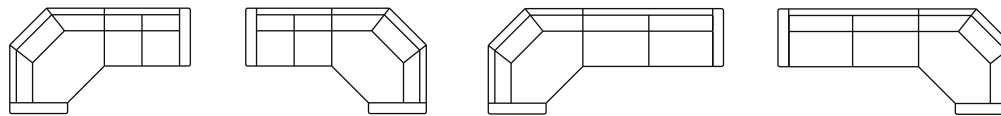

H88 x D90 x W103cm H88 x D90 x W121cm H88 x D90 x W170cm H88 x D90 x W186cm H88 x D90 x W206cm H88 x D105 x W245cm

Cosy corner with 2 arms Chaiselongue with 2 seater (L) Chaiselongue with 2 seater (R) Cosy corner + 1 seater with 1 arm (L) Cosy corner + 1 seater with 1 arm (R)

H88 x D161 x W161cm H88 x D152 x W242cm H88 x D152 x W242cm H88 x D161 x W230cm H88 x D161 x W230cm

Cosy corner with 2 seater (L) Cosy corner with 2 seater (R) Cosy corner with 3 seater (L) Cosy corner with 3 seater (R)

H88 x D161 x W297cm H88 x D161 x W297cm H88 x D161 x W333cm H88 x D161 x W333cm

Footstool
H47 x D70 x W70cm

Headrest
28x53cm

Arm - 17cm

15137 Laquered H-145 14981 Walnut H-145 15138 Black H-145

Fabric

Reversible back cushion (except from velvet fabrics)