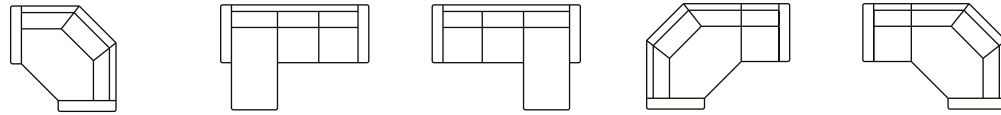

H88 x D90 x W103cm H88 x D90 x W121cm H88 x D90 x W170cm H88 x D90 x W186cm H88 x D90 x W206cm H88 x D105 x W245cm

Cosy corner with 2 arms Chaiselongue with 2 seater (L) Chaiselongue with 2 seater (R) Cosy corner + 1 seater with 1 arm (L) Cosy corner + 1 seater with 1 arm (R)

H88 x D161 x W161cm H88 x D152 x W242cm H88 x D152 x W242cm H88 x D161 x W230cm H88 x D161 x W230cm

Cosy corner with 2 seater (L) Cosy corner with 2 seater (R) Cosy corner with 3 seater (L) Cosy corner with 3 seater (R)

H88 x D161 x W297cm H88 x D161 x W297cm H88 x D161 x W333cm H88 x D161 x W333cm

Footstool
H47 x D70 x W70cm

Headrest
28x53cm

Arm - 17cm

15137 Laquered H-145 14981 Walnut H-145 15138 Black H-145

Fabric

Reversible back cushion (except from velvet fabrics)