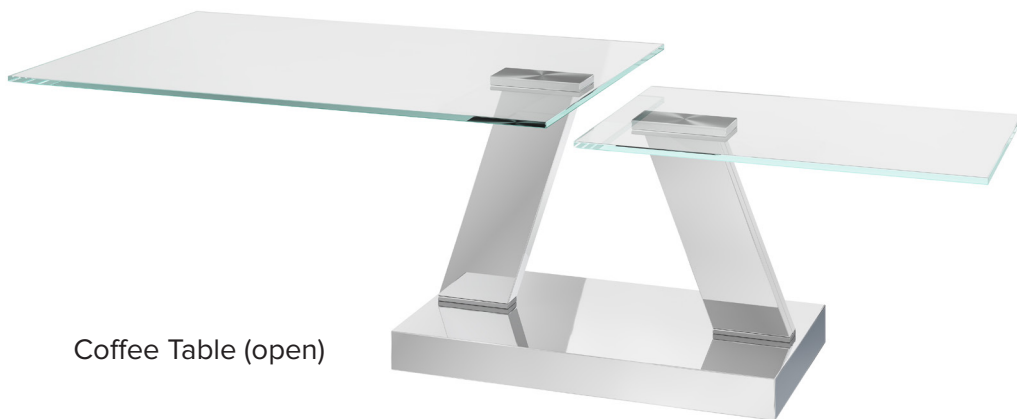

Coffee Table (open)

For further information please call 01224 85595 or email:
sales@sainsburys.uk.com