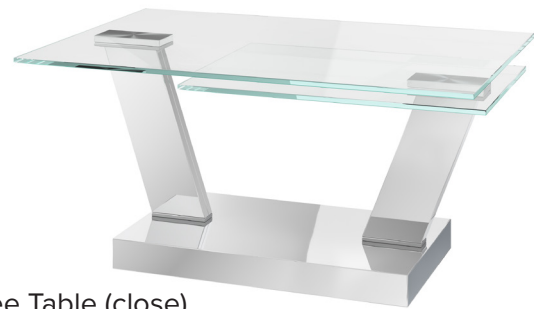

Coffee Table (close)