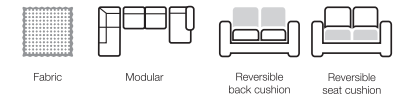

**FOR FURTHER INFORMATION AND/OR PRICES PLEASE CALL 01224 585595 or
EMAIL sales@sainsburyandsons.co.uk**