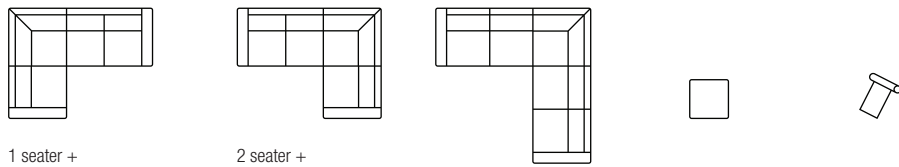

## NORDIC

Compact and modern modular system with options throughout. Make it, personalise it!

1 seater without arms	1 seater with 1 arm (L)	1 seater with 1 arm (R)	1 seater	2 seater without arms	2 seater with 1 arm (L)	2 seater with 1 arm (R)	2 seater	3 seater without arms	3 seater with 1 arm (L)	3 seater with 1 arm (R)
H87 x D86 x W63cm	H87 x D86 x W78cm	H87 x D86 x W78cm	H87 x D86 x W94cm	H87 x D86 x W124cm	H87 x D86 x W139cm	H87 x D86 x W139cm	H87 x D86 x W155cm	H87 x D86 x W186cm	H87 x D86 x W201cm	H87 x D86 x W201cm

3 seater	Open end (L)	Open end (R)	Corner 90	Chaiselongue part (L)	Chaiselongue part (R)	Chaiselongue (L)	Chaiselongue (R)	Open corner (L)	Open corner (R)
H87 x D86 x W217cm	H87 x D86 x W127cm	H87 x D86 x W127cm	H87 x D92 x W92cm	H87 x D155 x W78cm	H87 x D155 x W78cm	H87 x D155 x W217cm	H87 x D155 x W217cm	12312+12303 H87 x D219 x W231cm	12312+12311 H87 x D219 x W231cm

1 seater + corner 90 + 2 seater	2 seater + corner 90 + 1 seater	2 seater + corner 90 + 2 seater Art. No.: 12302+12312+12303	Footstool	Headrest
H87 x D170 x W231cm	H87 x D170 x W231cm	H87 x D231 x W231cm	H47 x D63 x W63cm	13 x 55cm