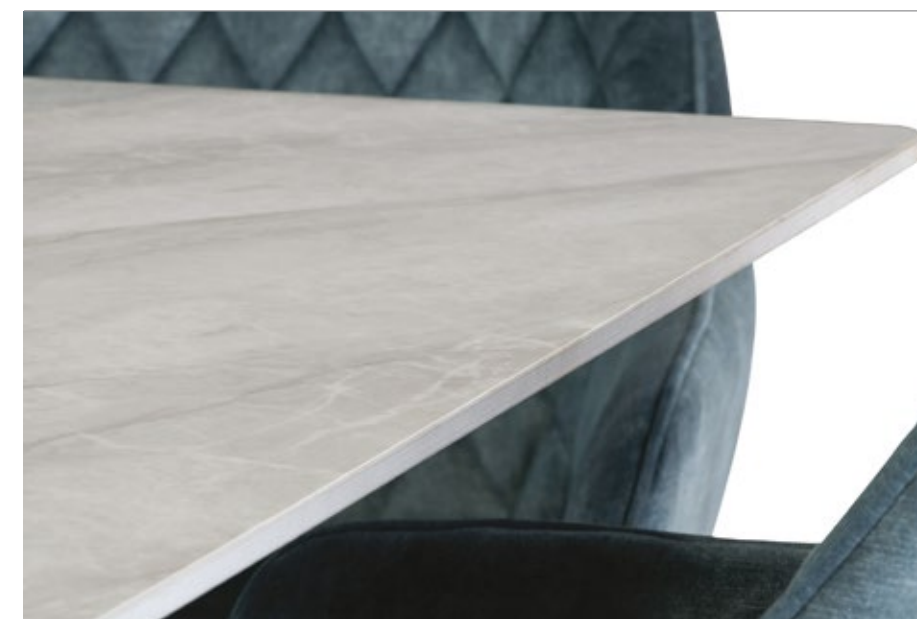

MILAN

GREY 1.8M DINING TABLE

GREY 1.8M DINING TABLE

W180 D90 H76

The essence of timeless modern glamour, the PURA® Grey dining table is a finely crafted dining table that will bring a particular luxury and style to any home. Featuring a sintered stone top upon a dramatic black powder-coated steel base. The finish is simply superb. Designed for everyday living and dining, this table comfortably seats up to 6 people and works exquisitely with any of our expertly curated PURA® dining chairs.