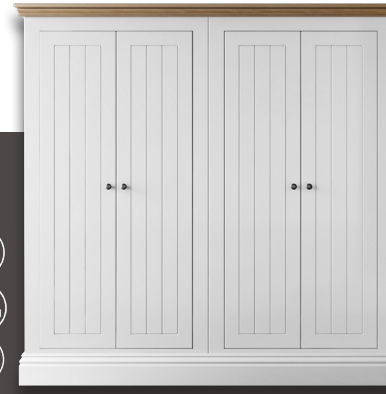

All Hanging 4 Door Robe

Available in four sizes

NEBW429 - H 186cm x W 186cm x D 59cm

NEBW430 - H 216cm x W 186cm x D 59cm

NEBW433 - H 186cm x W 246cm x D 59cm

NEBW434 - H 216cm x W 246cm x D 59cm