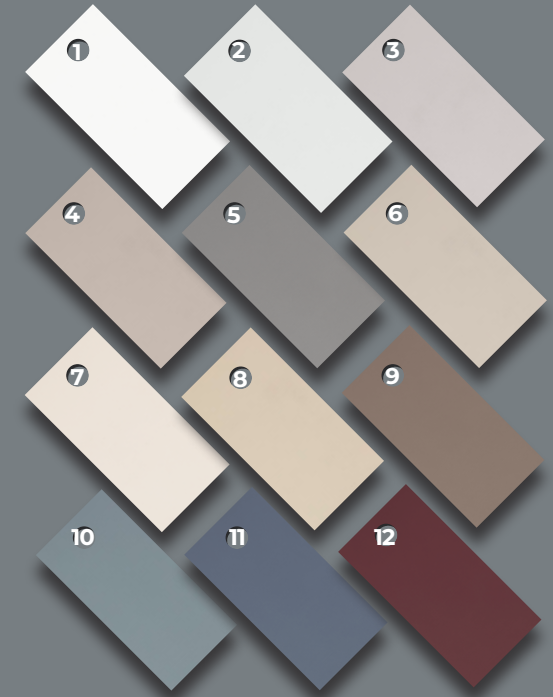

Dressing Mirror

NEBM14 - H 150cm x W 55cm x D 40cm

PICK A FINISH FOR YOUR FURNITURE

Oak Finish Options - All Matt Lacquered

1. Opaque | 2. Natural | 3. Victorian | 4. Cottage White | 5. Cromford Grey | 6. Midnight Sky

Paint Colour Options

1. Lily White | 2. Coastal Mist | 3. Cotton | 4. Luxury Grey | 5. Moondust Grey | 6. Cloud | 7. Stone | 8. Truffle | 9. Pottery Clay | 10. Burrowdale | 11. Portland | 12. Ruby

Fabric Options

1. Amalfi Linen | 2. Trinity Ivory | 3. Moreno Natural | 4. Linoso Dove | 5. Linoso Duckegg | 6. Trinity Mineral | 7. Moreno Mineral | 8. Linoso Grey | 9. Linoso Linen | 10. Moreno Linen

11. Trinity Mocha | 12. Linoso Heather | 13. Trinity Heather | 14. Linoso Steel | 15. Linoso Indigo | 16. Trinity Midnight | 17. Moreno Damson | 18. Linoso Denim | 19. Kinburn Denim