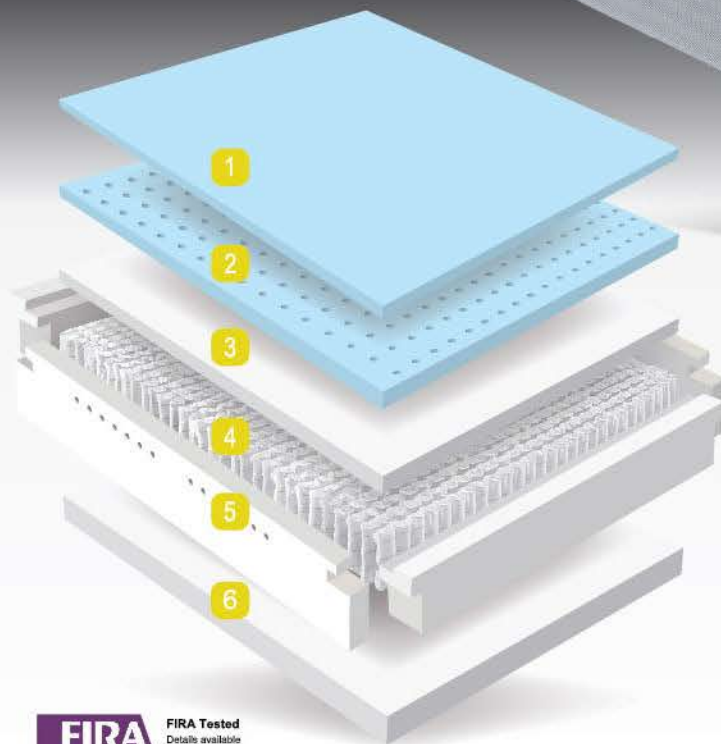

## Sizes (CM)

90x190  
120x190  
135x190  
150x200  
180x200

**5 YEAR**  
GUARANTEE

- 1 Quilted TCP Cloud-Memory Foam.** Our Cloud-Memory Foam is embedded with our temperature cooling TCP Technology and specially quilted to align your spine, moulding to your body's natural contours. 2 cm
- 2 Milly TCP Cloud-Memory Foam.** Our Temperature Cooling Particle Technology is embedded into our aerodynamically designed Cloud-Memory Foam, creating a cooler, breathable sleeping surface that adapts to you. 3 cm
- 3 Flex Comfort Foam.** Our Flex Comfort Foam adds another layer of comfort to create a more supple feel. 3 cm
- 4 Pocket Springs.** 1000 of our extra firm Ortho springs bring out the performance of this mattress. 14 cm
- 5 Airtech Border.** Our aerodynamic border is fitted to keep air-flow consistent, helping you stay cooler and get to sleep faster. It's also built with specially moulded joints to keep support even, from the centre to the very edges of your mattress.
- 6 Flex Support Foam.** We've added a final layer of our custom Flex Support Foam to provide an extra layer of support. Since it's an Ortho, that means this layer is firmer. 5 cm