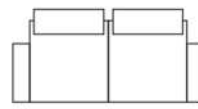

# LORENZA

Chair  
cm 106/42\* **V010**

2 Seater  
cm 164/65\* **V020**

2,5 Seater  
cm 180/71\* **V029**

3 Seater  
cm 204/80\* **V030**

Chair RX Power  
cm 106/42\* **V119**

Chair RX power left arm large  
cm 102/40\* **V905**

Chair RX power right arm large  
cm 102/40\* **V906**

Chair RX power no arm large  
cm 78/31\* **V704**

Chair RX power left arm middle  
cm 90/35\* **V901**

Chair RX power right arm middle  
cm 90/35\* **V902**

Chair RX power no arm middle  
cm 66/26\* **V705**

Chair RX power left arm small  
cm 82/32\* **V903**

Chair RX power right arm small  
cm 82/32\* **V904**

Chair RX power left arm small  
cm 58/23\* **V706**