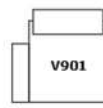

# LORENZA

Chair  
cm 106/42\* **V010**

2 Seater  
cm 164/65\* **V020**

2,5 Seater  
cm 180/71\* **V029**

3 Seater  
cm 204/80\* **V030**

Chair RX Power  
cm 106/42\* **V119**

Chair RX power left arm large  
cm 102/40\* **V905**

Chair RX power right arm large  
cm 102/40\* **V906**

Chair RX power no arm large  
cm 78/31\* **V704**

Chair RX power left arm middle  
cm 90/35\* **V901**

Chair RX power right arm middle  
cm 90/35\* **V902**

Chair RX power no arm middle  
cm 66/26\* **V705**

Chair RX power left arm small  
cm 82/32\* **V903**

Chair RX power right arm small  
cm 82/32\* **V904**

Chair RX power left arm small  
cm 58/23\* **V706**