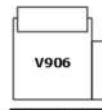

# LORENZA

Chair  
cm 106/42\* **V010**

2 Seater  
cm 164/65\* **V020**

2,5 Seater  
cm 180/71\* **V029**

3 Seater  
cm 204/80\* **V030**

Chair RX Power  
cm 106/42\* **V119**

Chair RX power left arm large  
cm 102/40\* **V905**

Chair RX power right arm large  
cm 102/40\* **V906**

Chair RX power no arm large  
cm 78/31\* **V704**

Chair RX power left arm middle  
cm 90/35\* **V901**

Chair RX power right arm middle  
cm 90/35\* **V902**

Chair RX power no arm middle  
cm 66/26\* **V705**

Chair RX power left arm small  
cm 82/32\* **V903**

Chair RX power right arm small  
cm 82/32\* **V904**

Chair RX power left arm small  
cm 58/23\* **V706**