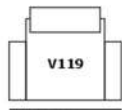

# LORENZA

Chair  
cm 106/42\* **V010**

2 Seater  
cm 164/65\* **V020**

2,5 Seater  
cm 180/71\* **V029**

3 Seater  
cm 204/80\* **V030**

Chair RX Power  
cm 106/42\* **V119**

Chair RX power left arm large  
cm 102/40\* **V905**

Chair RX power right arm large  
cm 102/40\* **V906**

Chair RX power no arm large  
cm 78/31\* **V704**

Chair RX power left arm middle  
cm 90/35\* **V901**

Chair RX power right arm middle  
cm 90/35\* **V902**

Chair RX power no arm middle  
cm 66/26\* **V705**

Chair RX power left arm small  
cm 82/32\* **V903**

Chair RX power right arm small  
cm 82/32\* **V904**

Chair RX power left arm small  
cm 58/23\* **V706**