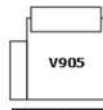

# LORENZA

Chair  
cm 106/42\* **V010**

2 Seater  
cm 164/65\* **V020**

2,5 Seater  
cm 180/71\* **V029**

3 Seater  
cm 204/80\* **V030**

Chair RX Power  
cm 106/42\* **V119**

Chair RX power left arm large  
cm 102/40\* **V905**

Chair RX power right arm large  
cm 102/40\* **V906**

Chair RX power no arm large  
cm 78/31\* **V704**

Chair RX power left arm middle  
cm 90/35\* **V901**

Chair RX power right arm middle  
cm 90/35\* **V902**

Chair RX power no arm middle  
cm 66/26\* **V705**

Chair RX power left arm small  
cm 82/32\* **V903**

Chair RX power right arm small  
cm 82/32\* **V904**

Chair RX power left arm small  
cm 58/23\* **V706**