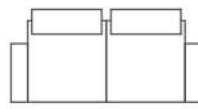

# LORENZA

Chair  
cm 106/42\* **V010**

2 Seater  
cm 164/65\* **V020**

2,5 Seater  
cm 180/71\* **V029**

3 Seater  
cm 204/80\* **V030**

Chair RX Power  
cm 106/42\* **V119**

Chair RX power left arm large  
cm 102/40\* **V905**

Chair RX power right arm large  
cm 102/40\* **V906**

Chair RX power no arm large  
cm 78/31\* **V704**

Chair RX power left arm middle  
cm 90/35\* **V901**

Chair RX power right arm middle  
cm 90/35\* **V902**

Chair RX power no arm middle  
cm 66/26\* **V705**

Chair RX power left arm small  
cm 82/32\* **V903**

Chair RX power right arm small  
cm 82/32\* **V904**

Chair RX power left arm small  
cm 58/23\* **V706**