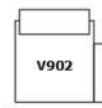

# LORENZA

Chair  
cm 106/42\* **V010**

2 Seater  
cm 164/65\* **V020**

2,5 Seater  
cm 180/71\* **V029**

3 Seater  
cm 204/80\* **V030**

Chair RX Power  
cm 106/42\* **V119**

Chair RX power left arm large  
cm 102/40\* **V905**

Chair RX power right arm large  
cm 102/40\* **V906**

Chair RX power no arm large  
cm 78/31\* **V704**

Chair RX power left arm middle  
cm 90/35\* **V901**

Chair RX power right arm middle  
cm 90/35\* **V902**

Chair RX power no arm middle  
cm 66/26\* **V705**

Chair RX power left arm small  
cm 82/32\* **V903**

Chair RX power right arm small  
cm 82/32\* **V904**

Chair RX power left arm small  
cm 58/23\* **V706**