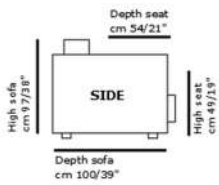

# LORENZA

Chair  
cm 106/42\* **V010**

2 Seater  
cm 164/65\* **V020**

2,5 Seater  
cm 180/71\* **V029**

3 Seater  
cm 204/80\* **V030**

Chair RX Power  
cm 106/42\* **V119**

Chair RX power left arm large  
cm 102/40\* **V905**

Chair RX power right arm large  
cm 102/40\* **V906**

Chair RX power no arm large  
cm 78/31\* **V704**

Chair RX power left arm middle  
cm 90/35\* **V901**

Chair RX power right arm middle  
cm 90/35\* **V902**

Chair RX power no arm middle  
cm 66/26\* **V705**

Chair RX power left arm small  
cm 82/32\* **V903**

Chair RX power right arm small  
cm 82/32\* **V904**

Chair RX power left arm small  
cm 58/23\* **V706**