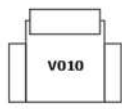

# LORENZA

Chair  
cm 106/42\* **V010**

2 Seater  
cm 164/65\* **V020**

2,5 Seater  
cm 180/71\* **V029**

3 Seater  
cm 204/80\* **V030**

Chair RX Power  
cm 106/42\* **V119**

Chair RX power left arm large  
cm 102/40\* **V905**

Chair RX power right arm large  
cm 102/40\* **V906**

Chair RX power no arm large  
cm 78/31\* **V704**

Chair RX power left arm middle  
cm 90/35\* **V901**

Chair RX power right arm middle  
cm 90/35\* **V902**

Chair RX power no arm middle  
cm 66/26\* **V705**

Chair RX power left arm small  
cm 82/32\* **V903**

Chair RX power right arm small  
cm 82/32\* **V904**

Chair RX power left arm small  
cm 58/23\* **V706**