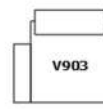

# LORENZA

Chair  
cm 106/42\* **V010**

2 Seater  
cm 164/65\* **V020**

2,5 Seater  
cm 180/71\* **V029**

3 Seater  
cm 204/80\* **V030**

Chair RX Power  
cm 106/42\* **V119**

Chair RX power left arm large  
cm 102/40\* **V905**

Chair RX power right arm large  
cm 102/40\* **V906**

Chair RX power no arm large  
cm 78/31\* **V704**

Chair RX power left arm middle  
cm 90/35\* **V901**

Chair RX power right arm middle  
cm 90/35\* **V902**

Chair RX power no arm middle  
cm 66/26\* **V705**

Chair RX power left arm small  
cm 82/32\* **V903**

Chair RX power right arm small  
cm 82/32\* **V904**

Chair RX power left arm small  
cm 58/23\* **V706**