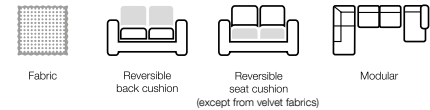

Choose back cushion:

Standard cushion	Standard with buttons
---------------------	--------------------------

Arm A - 25cm

9489
Walnut wood
H-80

**FOR FURTHER INFORMATION AND/OR PRICES PLEASE CALL 01224 585595
or EMAIL sales@sainsburyandsons.co.uk**