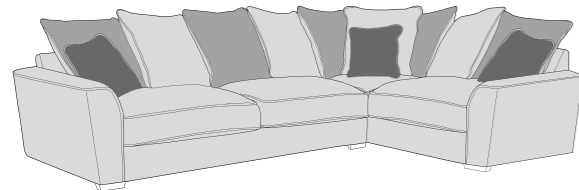

3 Seater Sofa Bed (3SB, 3DB)

(Available in Standard or Deluxe)

2 Seater Sofa Bed (2SB, 2DB)

(Available in Standard or Deluxe)

Chair Sofa Bed (1SB, 1DB)

(Available in Standard or Deluxe)

Standard Back Scatter Cushions

Front = Cover 2
Piping = Cover 1
Back = Cover 1

COVER GUIDE - PILLOW BACK

Please use this guide when ordering the following pieces to clarify cover options.

PILLOW BACK

LH2, RFC, FST (L2, RFC, P) Group

FST, LFC, RH2 (P, LFC, R2) Group

L2S, RFC, FST (L2S, RFC, P) Group

FST, LFC, R2S (P, LFC, R2S) Group

LH2, COR, RH1 (L2, CO, R1) Group

LH1, COR, RH2 (L1, CO, R2) Group

L2S, COR, RH1 (L2S, CO, R1) Group

LH1, COR, R2S (L1, CO, R2S) Group

LH2, R2C (L2, R2C) Group

L2C, RH2 (L2C, R2) Group

LH2, COR, RH2 (L2, CO, R2) Group

LH1, COR, RH1 (L1, CO, R2) Group

ALU (AU)

4 Seater modular sofa (4MD)

3 Seater sofa (3ST)

2 Seater sofa (2ST)

ACCENT PIECES