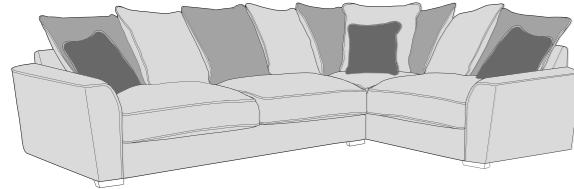

LH2, COR, RH1 (L2, CO, R1) Group