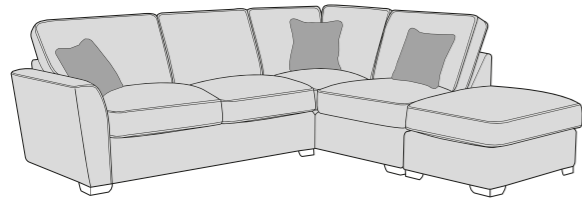

Please note that colour shadings can vary slightly from each roll of fabric.
We cannot guarantee a precise match to these samples or between cut lengths and upholstered goods.

Extra Flex[®]
Soft, Supportive Seating

21/02/2023

COVER GUIDE - STANDARD BACK

Please use this guide when ordering the following pieces to clarify cover options.

STANDARD BACK

LH2, RFC, FST (L2, RFC, P) Group

FST, LFC, RH2 (P, LFC, R2) Group

L2S, RFC, FST (L2S, RFC, P) Group

LH2, COR, RH2 (L2, CO, R2) Group

LH1, COR, RH1 (L1, CO, R1) Group

ALU (AU)

4 Seater modular sofa (4MD)

3 Seater sofa (3ST)

2 Seater sofa (2ST)

Love chair (LOV)

Arm chair (1ST)

3 Seater Sofa Bed (3SB, 3DB)

(Available in Standard or Deluxe)

2 Seater Sofa Bed (2SB, 2DB)

(Available in Standard or Deluxe)

Chair Sofa Bed (1SB, 1DB)

(Available in Standard or Deluxe)

Standard Back Scatter Cushions