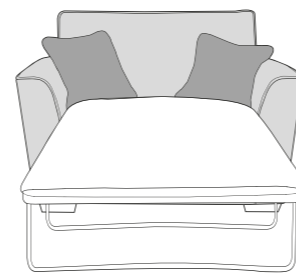

LH2, COR, RH2 (L2, CO, R2) Group

LH1, COR, RH1 (L1, CO, R1) Group

ALU (AU)

4 Seater modular sofa (4MD)

3 Seater sofa (3ST)

2 Seater sofa (2ST)

Love chair (LOV)

Arm chair (1ST)

3 Seater Sofa Bed (3SB, 3DB)

(Available in Standard or Deluxe)

2 Seater Sofa Bed (2SB, 2DB)

(Available in Standard or Deluxe)

Chair Sofa Bed (1SB, 1DB)

(Available in Standard or Deluxe)

Standard Back Scatter Cushions

Front = Cover 2
Piping = Cover 1
Back = Cover 1

COVER GUIDE - PILLOW BACK

Please use this guide when ordering the following pieces to clarify cover options.

PILLOW BACK

LH2, RFC, FST (L2, RFC, P) Group

FST, LFC, RH2 (P, LFC, R2) Group