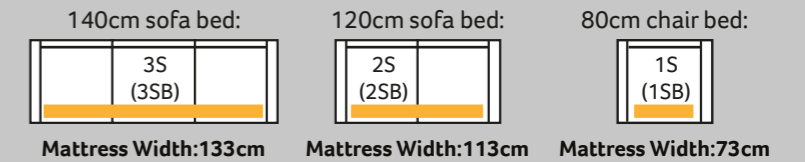

Mattress Thickness: 6cm

Mattress Length: 185cm

3 fold action is 140Kg total max occupancy weight

DELUXE ACTION & SPRUNG MATTRESS

A two fold metal action with beech slats. Complemented by a deluxe sprung mattress. For everyday use.

Mattress thickness: 11.5cm

Mattress Length: 183cm

2 fold action is 160Kg total max occupancy weight

Sofa beds available as standard back only

DIMENSION GUIDE

Check the diagonal access dimension to ensure furniture will fit in your home.