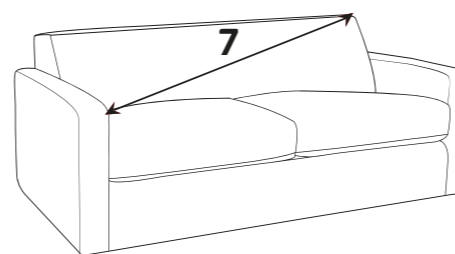

Mattress thickness: 11.5cm

Mattress Length: 183cm

2 fold action is 160Kg total max occupancy weight

Sofa beds available as standard back only

DIMENSION GUIDE

Check the diagonal access dimension to ensure furniture will fit in your home.

- 1 - HEIGHT
- 2 - WIDTH
- 3 - DEPTH
- 4 - SEAT HEIGHT
- 5 - SEAT DEPTH (STD & PILLOW)
- 6 - SEAT WIDTH

- 7 - DIAGONAL ACCESS
- 8 - OUTBACK HEIGHT
- 9 - ARM HEIGHT

Please note: All dimension are approximate. Allow tolerance of +/- 2.5cm. Depth measurement includes seat cushion overhang.