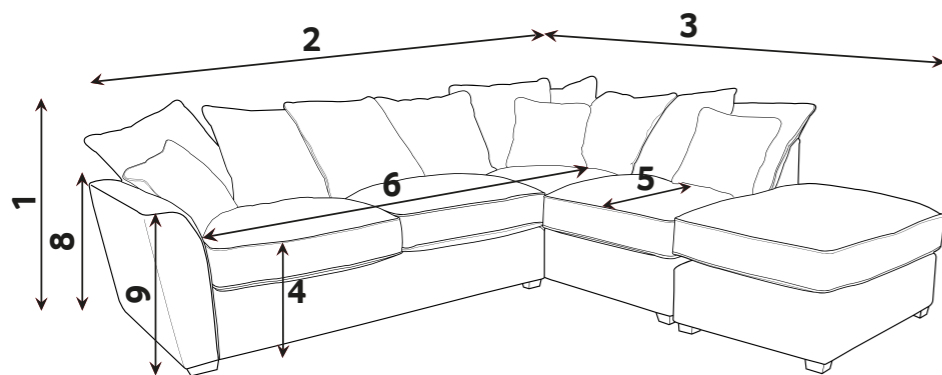

Mattress thickness: 11.5cm

Mattress Length: 183cm

2 fold action is 160Kg total max occupancy weight

Sofa beds available as standard back only

DIMENSION GUIDE

Check the diagonal access dimension to ensure furniture will fit in your home.

- 1 - HEIGHT
- 2 - WIDTH
- 3 - DEPTH
- 4 - SEAT HEIGHT
- 5 - SEAT DEPTH (STD & PILLOW)
- 6 - SEAT WIDTH

- 7 - DIAGONAL ACCESS
- 8 - OUTBACK HEIGHT
- 9 - ARM HEIGHT

Please note: All dimension are approximate. Allow tolerance of +/- 2.5cm. Depth measurement includes seat cushion overhang.