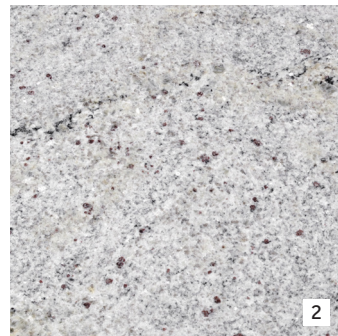

This classic table base design inspired by the Eero Saarinen Tulip table is growing in popularity. It is available in white and dark meteor grey. Sizes from 70cm to 120cm diameters.

GENOA

CIRCULAR TOPS (Stone only)

SORRENTO

RECTANGLE TOPS

H	L	W
76	80	80 / 115
76	80	120 / 170

TABLE TOPS FOR KITCHEN TABLES

GRANITES

NERO ASSOLUTO
POLISHED - AFRICA/ASIA

GIALLO VENEZIA
BRAZIL

BLUE PEARL
NORWAY

CLEAR

GREY (SORRENTO ONLY)

PLEASE NOTE: The pictures shown here are a guide only and because they are all natural stones the colour and markings will vary. Numbers indicate price category.