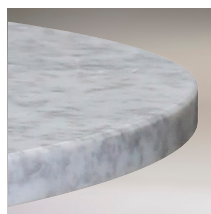

This classic table base design inspired by the Eero Saarinen Tulip table is growing in popularity. It is available in white and dark meteor grey. Sizes from 70cm to 120cm diameters.

GENOA

CIRCULAR TOPS (Stone only)

H	W
75	60
75	65
75	70
75	75
75	80
75	90
75	100
75	110
75	120

SORRENTO KITCHEN TABLE BASES

Shown above is the Sorrento table 80cm x 80cm which extends to 80cm x 115cm.

The Sorrento collection of tables have been designed for use in places where space is at a premium, but gives the possibility to extend when extra seating capacity is required. The top is made of toughened scratch resistant glass with a matt grey finish.

SORRENTO

RECTANGLE TOPS

H	L	W
76	80	80 / 115
76	80	120 / 170

TABLE TOPS FOR KITCHEN TABLES

GRANITES

NERO ASSOLUTO
POLISHED - AFRICA/ASIA

GIALLO VENEZIA
BRAZIL

BLUE PEARL
NORWAY

STONE EDGE PROFILES

STRAIGHT EDGE

BULLNOSE

UNDER CHAMFER

MARBLES

CARRARA
ITALY

BOTTICINO
ITALY

GLASS