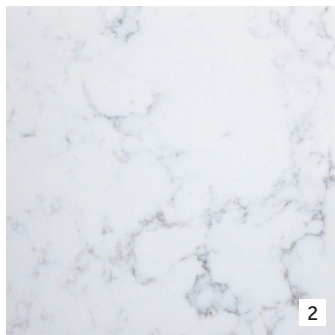

This classic table base design inspired by the Eero Saarinen Tulip table is growing in popularity. It is available in white and dark meteor grey. Sizes from 70cm to 120cm diameters.

GENOA

CIRCULAR TOPS (Stone only)

SORRENTO

RECTANGLE TOPS

H	L	W
76	80	80 / 115
76	80	120 / 170

TABLE TOPS FOR KITCHEN TABLES

GRANITES

NERO ASSOLUTO
POLISHED - AFRICA/ASIA

GIALLO VENEZIA
BRAZIL

BLUE PEARL
NORWAY

KASHMIR WHITE
INDIA

MANUFACTURED QUARTZ

STARLIGHT BLACK

STARLIGHT WHITE

MID GREY

POLAR WHITE

BIANCO MARANI

NERO MARANI