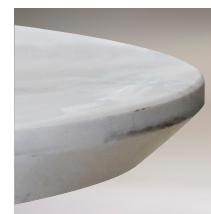

This classic table base design inspired by the Eero Saarinen Tulip table is growing in popularity. It is available in white and dark meteor grey. Sizes from 70cm to 120cm diameters.

GENOA

CIRCULAR TOPS (Stone only)

SORRENTO

RECTANGLE TOPS

H	L	W
76	80	80 / 115
76	80	120 / 170

TABLE TOPS FOR KITCHEN TABLES

GRANITES

NERO ASSOLUTO
POLISHED - AFRICA/ASIA

GIALLO VENEZIA
BRAZIL

BLUE PEARL
NORWAY

STONE EDGE PROFILES

STRAIGHT EDGE

BULLNOSE

UNDER CHAMFER

MARBLES

CARRARA
ITALY

BOTTICINO
ITALY

GLASS