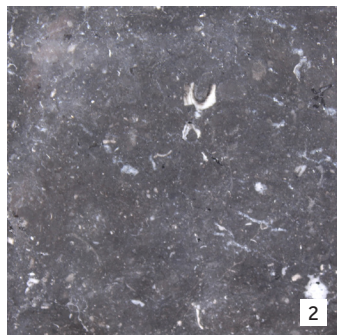

SORRENTO

RECTANGLE TOPS

H	L	W
76	80	80 / 115
76	80	120 / 170

TABLE TOPS FOR KITCHEN TABLES

GRANITES

NERO ASSOLUTO
POLISHED - AFRICA/ASIA

GIALLO VENEZIA
BRAZIL

BLUE PEARL
NORWAY

KASHMIR WHITE
INDIA

MANUFACTURED QUARTZ

STARLIGHT BLACK

STARLIGHT WHITE

MID GREY

POLAR WHITE

BIANCO MARANI

NERO MARANI

STONE EDGE PROFILES

STRAIGHT EDGE

BULLNOSE

UNDER CHAMFER

MARBLES

CARRARA
ITALY

BOTTICINO
ITALY

GLASS

CLEAR

GREY (SORRENTO ONLY)

PLEASE NOTE: The pictures shown here are a guide only and because they are all natural stones the colour and markings will vary. Numbers indicate price category.