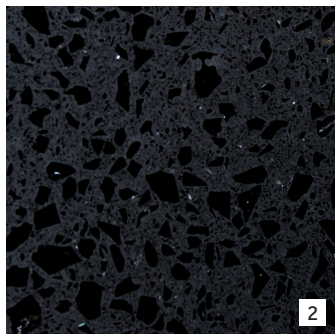

MANUFACTURED QUARTZ

STARLIGHT BLACK