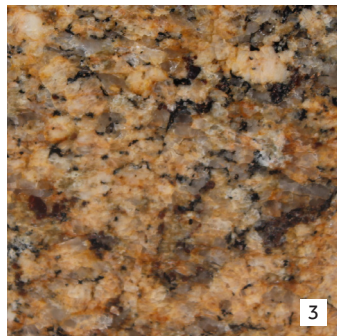

This classic table base design inspired by the Eero Saarinen Tulip table is growing in popularity. It is available in white and dark meteor grey. Sizes from 70cm to 120cm diameters.

GENOA

CIRCULAR TOPS (Stone only)

SORRENTO

RECTANGLE TOPS

H	L	W
76	80	80 / 115
76	80	120 / 170

TABLE TOPS FOR KITCHEN TABLES

GRANITES

NERO ASSOLUTO
POLISHED - AFRICA/ASIA

GIALLO VENEZIA
BRAZIL

BLUE PEARL
NORWAY

KASHMIR WHITE
INDIA

MANUFACTURED QUARTZ

STARLIGHT BLACK

STARLIGHT WHITE

MID GREY

POLAR WHITE

BIANCO MARANI

NERO MARANI

CLEAR

GREY (SORRENTO ONLY)

PLEASE NOTE: The pictures shown here are a guide only and because they are all natural stones the colour and markings will vary. Numbers indicate price category.