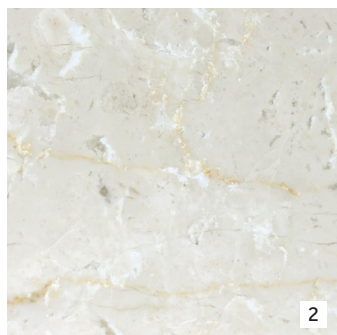

KASHMIR WHITE
INDIA

MANUFACTURED QUARTZ

STARLIGHT BLACK

STARLIGHT WHITE

MID GREY

POLAR WHITE

BIANCO MARANI

NERO MARANI

STONE EDGE PROFILES

STRAIGHT EDGE

BULLNOSE

UNDER CHAMFER

MARBLES

CARRARA
ITALY

BOTTICINO
ITALY

GLASS

CLEAR

GREY (SORRENTO ONLY)

PLEASE NOTE: The pictures shown here are a guide only and because they are all natural stones the colour and markings will vary. Numbers indicate price category.