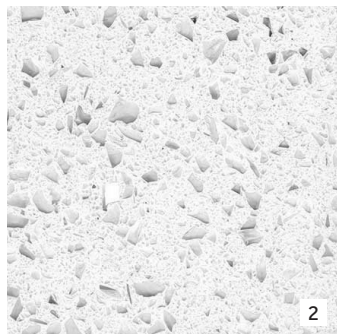

STARLIGHT WHITE