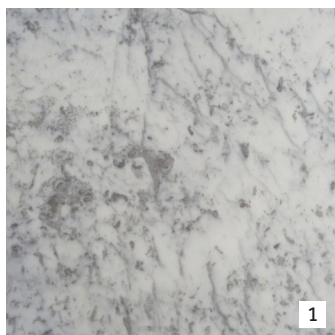

STONE EDGE PROFILES

STRAIGHT EDGE

BULLNOSE

UNDER CHAMFER

MARBLES

CARRARA
ITALY

BOTTICINO
ITALY

GLASS

CLEAR

GREY (SORRENTO ONLY)

PLEASE NOTE: The pictures shown here are a guide only and because they are all natural stones the colour and markings will vary. Numbers indicate price category.