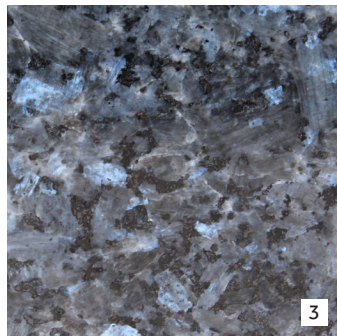

This classic table base design inspired by the Eero Saarinen Tulip table is growing in popularity. It is available in white and dark meteor grey. Sizes from 70cm to 120cm diameters.

GENOA

CIRCULAR TOPS (Stone only)

H	W
75	60
75	65
75	70
75	75
75	80
75	90
75	100
75	110
75	120

SORRENTO KITCHEN TABLE BASES

Shown above is the Sorrento table 80cm x 80cm which extends to 80cm x 115cm.

The Sorrento collection of tables have been designed for use in places where space is at a premium, but gives the possibility to extend when extra seating capacity is required. The top is made of toughened scratch resistant glass with a matt grey finish.

SORRENTO

RECTANGLE TOPS

H	L	W
76	80	80 / 115
76	80	120 / 170

TABLE TOPS FOR KITCHEN TABLES

GRANITES

NERO ASSOLUTO
POLISHED - AFRICA/ASIA

GIALLO VENEZIA
BRAZIL

BLUE PEARL
NORWAY

CLEAR

GREY (SORRENTO ONLY)

PLEASE NOTE: The pictures shown here are a guide only and because they are all natural stones the colour and markings will vary. Numbers indicate price category.