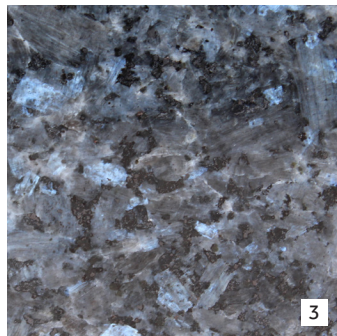

CORTINA RECTANGLE

RECTANGLE TOPS (Stone or Glass)

H	L	W
75.5	110	70
75.5	120	70
75.5	130	80

CORTINA STOOL

CIRCULAR TOPS (Stone or Glass)

H	W
93.5	60
93.5	65
93.5	70
93.5	75 (Stone only)
93.5	80

SQUARE TOPS (Stone or Glass)

H	L	W
93.5	60	60
93.5	65	65 (Stone only)
93.5	70	70

TABLE TOPS FOR KITCHEN TABLES

GRANITES

NERO ASSOLUTO
POLISHED - AFRICA/ASIA

GIALLO VENEZIA
BRAZIL

BLUE PEARL
NORWAY

KASHMIR WHITE
INDIA

MANUFACTURED QUARTZ

STARLIGHT BLACK

STARLIGHT WHITE

MID GREY

POLAR WHITE

BIANCO MARANI

NERO MARANI

STONE EDGE PROFILES

STRAIGHT EDGE

PLEASE NOTE: The pictures shown here are a guide only and because they are all natural stones the colour and markings will vary. Numbers indicate price category.