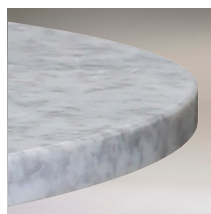

CORTINA KITCHEN TABLE BASES

Shown above is a medium base with an 80cm top in Starlight White and an Audrey chair in grey. Both have a brushed stainless steel frame.

The Cortina collection of bases gives a sleek contemporary look, yet highly functional, allowing chairs to easily slide under the table for today's modern kitchens where space is limited. Sizes from 60cm to 100cm diameter, and 60cm x 60cm to 130cm x 80cm.

H	L	W
93.5	60	60
93.5	65	65 (Stone only)
93.5	70	70

TABLE TOPS FOR KITCHEN TABLES

GRANITES

NERO ASSOLUTO
POLISHED - AFRICA/ASIA

GIALLO VENEZIA
BRAZIL

BLUE PEARL
NORWAY

KASHMIR WHITE
INDIA

MANUFACTURED QUARTZ

STARLIGHT BLACK

STARLIGHT WHITE

MID GREY

POLAR WHITE

BIANCO MARANI

NERO MARANI

STONE EDGE PROFILES

STRAIGHT EDGE

BULLNOSE

UNDER CHAMFER

MARBLES

CARRARA
ITALY

BOTTICINO
ITALY

GLASS

CLEAR

GREY (SORRENTO ONLY)