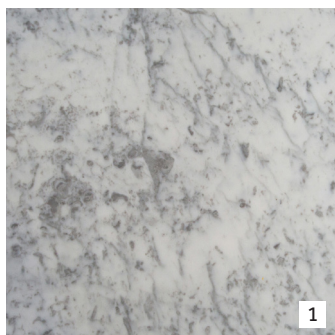

MARBLES

CARRARA
ITALY