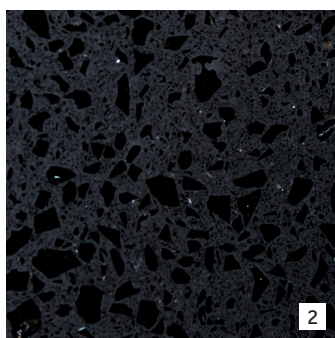

H	L	W
93.5	60	60
93.5	65	65 (Stone only)
93.5	70	70

TABLE TOPS FOR KITCHEN TABLES

GRANITES

NERO ASSOLUTO
POLISHED - AFRICA/ASIA

GIALLO VENEZIA
BRAZIL

BLUE PEARL
NORWAY

KASHMIR WHITE
INDIA

MANUFACTURED QUARTZ

STARLIGHT BLACK

STARLIGHT WHITE

MID GREY

POLAR WHITE

BIANCO MARANI

NERO MARANI

STONE EDGE PROFILES

STRAIGHT EDGE