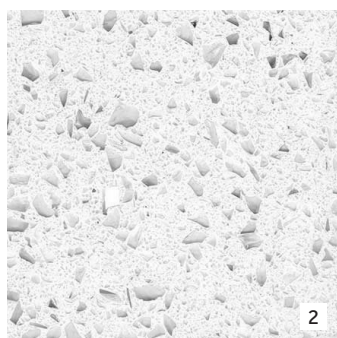

CORTINA

CIRCULAR TOPS (Stone or Glass)

H	W
75.5	60
75.5	65 (Stone only)
75.5	70
75.5	75 (Stone only)
75.5	80
75.5	90
75.5	100

CORTINA SQUARE

SQUARE TOPS (Stone or Glass)

H	L	W
75.5	60	60
75.5	65	65 (Stone only)
75.5	70	70
75.5	80	80 (Stone only)

CORTINA RECTANGLE

RECTANGLE TOPS (Stone or Glass)

H	L	W
75.5	110	70
75.5	120	70
75.5	130	80

CORTINA STOOL

CIRCULAR TOPS (Stone or Glass)

H	W
93.5	60
93.5	65
93.5	70
93.5	75 (Stone only)
93.5	80

SQUARE TOPS (Stone or Glass)

H	L	W
93.5	60	60
93.5	65	65 (Stone only)
93.5	70	70

TABLE TOPS FOR KITCHEN TABLES

GRANITES

NERO ASSOLUTO
POLISHED - AFRICA/ASIA

GIALLO VENEZIA
BRAZIL

BLUE PEARL
NORWAY

KASHMIR WHITE
INDIA

MANUFACTURED QUARTZ

STARLIGHT BLACK

STARLIGHT WHITE

MID GREY

POLAR WHITE

BIANCO MARANI

NERO MARANI

STONE EDGE PROFILES

STRAIGHT EDGE