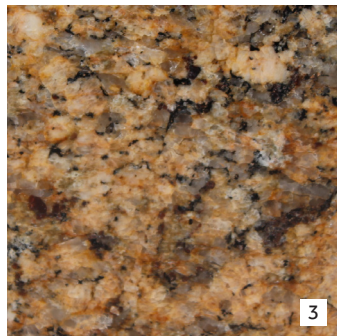

CORTINA KITCHEN TABLE BASES

Shown above is a medium base with an 80cm top in Starlight White and an Audrey chair in grey. Both have a brushed stainless steel frame.

The Cortina collection of bases gives a sleek contemporary look, yet highly functional, allowing chairs to easily slide under the table for today's modern kitchens where space is limited. Sizes from 60cm to 100cm diameter, and 60cm x 60cm to 130cm x 80cm.

CORTINA RECTANGLE

RECTANGLE TOPS (Stone or Glass)

H	L	W
75.5	110	70
75.5	120	70
75.5	130	80

CORTINA STOOL

CIRCULAR TOPS (Stone or Glass)

H	W
93.5	60
93.5	65
93.5	70
93.5	75 (Stone only)
93.5	80

SQUARE TOPS (Stone or Glass)

H	L	W
93.5	60	60
93.5	65	65 (Stone only)
93.5	70	70

TABLE TOPS FOR KITCHEN TABLES

GRANITES

NERO ASSOLUTO
POLISHED - AFRICA/ASIA

GIALLO VENEZIA
BRAZIL

BLUE PEARL
NORWAY

KASHMIR WHITE
INDIA

MANUFACTURED QUARTZ

STARLIGHT BLACK

STARLIGHT WHITE

MID GREY

POLAR WHITE

BIANCO MARANI

NERO MARANI

STONE EDGE PROFILES

STRAIGHT EDGE