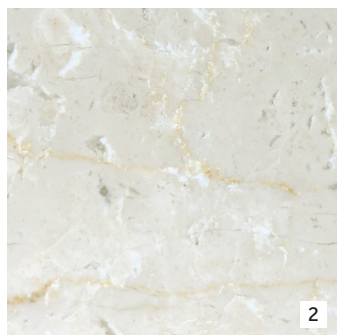

STARLIGHT BLACK

STARLIGHT WHITE

MID GREY

POLAR WHITE

BIANCO MARANI

NERO MARANI

STONE EDGE PROFILES

STRAIGHT EDGE

BULLNOSE

UNDER CHAMFER

MARBLES

CARRARA
ITALY

BOTTICINO
ITALY

GLASS

CLEAR

GREY (SORRENTO ONLY)

PLEASE NOTE: The pictures shown here are a guide only and because they are all natural stones the colour and markings will vary. Numbers indicate price category.