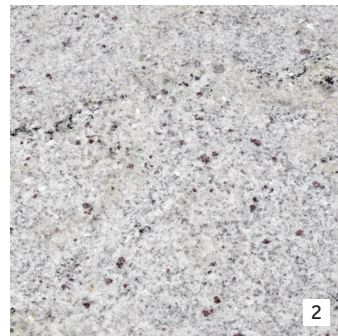

CORTINA KITCHEN TABLE BASES

Shown above is a medium base with an 80cm top in Starlight White and an Audrey chair in grey. Both have a brushed stainless steel frame.

The Cortina collection of bases gives a sleek contemporary look, yet highly functional, allowing chairs to easily slide under the table for today's modern kitchens where space is limited. Sizes from 60cm to 100cm diameter, and 60cm x 60cm to 130cm x 80cm.

CORTINA RECTANGLE

RECTANGLE TOPS (Stone or Glass)

H	L	W
75.5	110	70
75.5	120	70
75.5	130	80

CORTINA STOOL

CIRCULAR TOPS (Stone or Glass)

H	W
93.5	60
93.5	65
93.5	70
93.5	75 (Stone only)
93.5	80

SQUARE TOPS (Stone or Glass)

H	L	W
93.5	60	60
93.5	65	65 (Stone only)
93.5	70	70

TABLE TOPS FOR KITCHEN TABLES

GRANITES

NERO ASSOLUTO
POLISHED - AFRICA/ASIA

GIALLO VENEZIA
BRAZIL

BLUE PEARL
NORWAY

KASHMIR WHITE
INDIA

MANUFACTURED QUARTZ

STARLIGHT BLACK

STARLIGHT WHITE

MID GREY

POLAR WHITE

BIANCO MARANI

NERO MARANI

STONE EDGE PROFILES

STRAIGHT EDGE