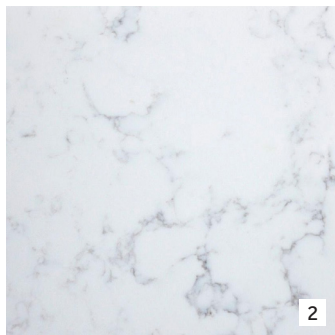

H	L	W
93.5	60	60
93.5	65	65 (Stone only)
93.5	70	70

TABLE TOPS FOR KITCHEN TABLES

GRANITES

NERO ASSOLUTO
POLISHED - AFRICA/ASIA

GIALLO VENEZIA
BRAZIL

BLUE PEARL
NORWAY

KASHMIR WHITE
INDIA

MANUFACTURED QUARTZ

STARLIGHT BLACK

STARLIGHT WHITE

MID GREY

POLAR WHITE

BIANCO MARANI

NERO MARANI

STONE EDGE PROFILES

STRAIGHT EDGE