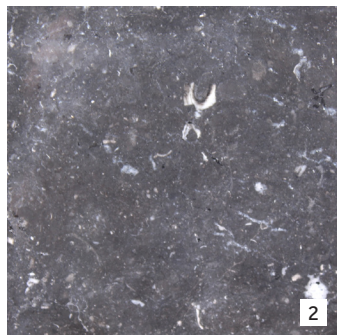

H	L	W
93.5	60	60
93.5	65	65 (Stone only)
93.5	70	70

TABLE TOPS FOR KITCHEN TABLES

GRANITES

NERO ASSOLUTO
POLISHED - AFRICA/ASIA

GIALLO VENEZIA
BRAZIL

BLUE PEARL
NORWAY

KASHMIR WHITE
INDIA

MANUFACTURED QUARTZ

STARLIGHT BLACK

STARLIGHT WHITE

MID GREY

POLAR WHITE

BIANCO MARANI

NERO MARANI

STONE EDGE PROFILES

STRAIGHT EDGE

BULLNOSE

UNDER CHAMFER

MARBLES

CARRARA
ITALY

BOTTICINO
ITALY

GLASS

CLEAR

GREY (SORRENTO ONLY)

PLEASE NOTE: The pictures shown here are a guide only and because they are all natural stones the colour and markings will vary. Numbers indicate price category.