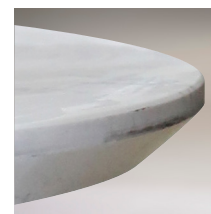

UNDER CHAMFER