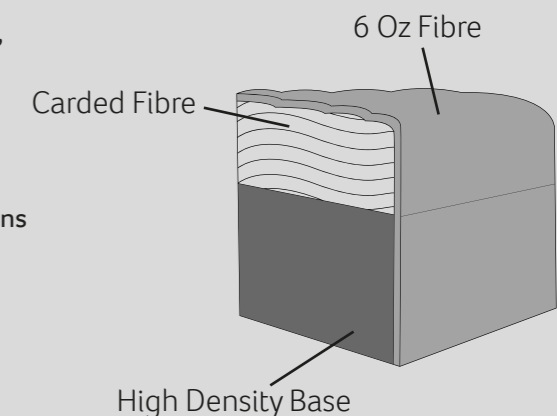

CARE GUIDE

Extraflex seat cushions should be **plumped up on a regular basis** to help maintain the aesthetic appeal of your upholstery, the plumping of cushions is essential to help retain the comfort and softness of any piece of upholstered furniture.

To improve the longevity of your hand-made furniture, we recommend rotating cushions (where applicable).

For further information on maintaining your furniture please refer to the care guide located under the seat platform.