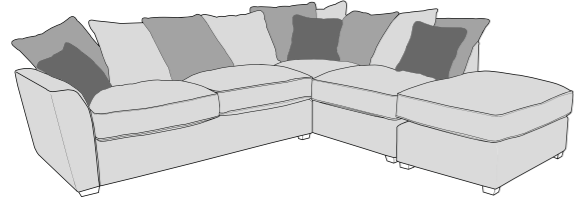

LH2, COR, RH2 (L2, CO, R2) Group

LH1, COR, RH1 (L1, CO, R1) Group

ALU (AU)

4 Seater modular sofa (4MD)

3 Seater sofa (3ST)

2 Seater sofa (2ST)

Love chair (LOV)

Arm chair (1ST)

3 Seater Sofa Bed (3SB, 3DB)

(Available in Standard or Deluxe)

2 Seater Sofa Bed (2SB, 2DB)

(Available in Standard or Deluxe)

Chair Sofa Bed (1SB, 1DB)

(Available in Standard or Deluxe)

 **COVER 1**
(BODY)

 **COVER 2**
(SCATTER)

Standard Back
Scatter Cushions

Front = Cover 2
Piping = Cover 1
Back = Cover 1

COVER GUIDE - PILLOW BACK

Please use this guide when ordering the following pieces to clarify cover options.

PILLOW BACK

LH2, RFC, FST (L2, RFC, P) Group

LH2, R2C (L2, R2C) Group

L2C, RH2 (L2C, R2) Group

LH2, COR, RH2 (L2, CO, R2) Group

LH1, COR, RH1 (L1, CO, R2) Group

ALU (AU)

4 Seater modular sofa (4MD)

3 Seater sofa (3ST)

2 Seater sofa (2ST)