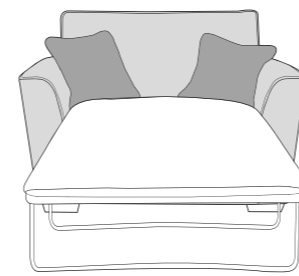

LH2, COR, RH2 (L2, CO, R2) Group

LH1, COR, RH1 (L1, CO, R1) Group

ALU (AU)

4 Seater modular sofa (4MD)

3 Seater sofa (3ST)

2 Seater sofa (2ST)

Love chair (LOV)

Arm chair (1ST)

3 Seater Sofa Bed (3SB, 3DB)

(Available in Standard or Deluxe)

2 Seater Sofa Bed (2SB, 2DB)

(Available in Standard or Deluxe)

Chair Sofa Bed (1SB, 1DB)

(Available in Standard or Deluxe)

 **COVER 1**
(BODY)

 **COVER 2**
(SCATTER)

Standard Back
Scatter Cushions

Front = Cover 2
Piping = Cover 1
Back = Cover 1

COVER GUIDE - PILLOW BACK

Please use this guide when ordering the following pieces to clarify cover options.

PILLOW BACK

LH2, RFC, FST (L2, RFC, P) Group