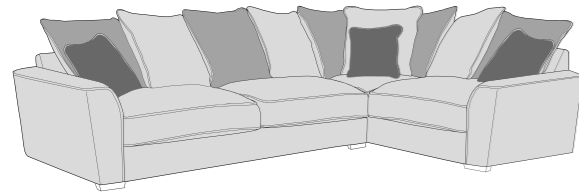

3 Seater Sofa Bed (3SB, 3DB)

(Available in Standard or Deluxe)

2 Seater Sofa Bed (2SB, 2DB)

(Available in Standard or Deluxe)

Chair Sofa Bed (1SB, 1DB)

(Available in Standard or Deluxe)

 **COVER 1**
(BODY)

 **COVER 2**
(SCATTER)

Standard Back
Scatter Cushions

Front = Cover 2
Piping = Cover 1
Back = Cover 1

COVER GUIDE - PILLOW BACK

Please use this guide when ordering the following pieces to clarify cover options.

PILLOW BACK

LH2, RFC, FST (L2, RFC, P) Group

FST, LFC, RH2 (P, LFC, R2) Group

L2S, RFC, FST (L2S, RFC, P) Group

FST, LFC, R2S (P, LFC, R2S) Group

LH2, COR, RH1 (L2, CO, R1) Group

LH1, COR, RH2 (L1, CO, R2) Group

L2S, COR, RH1 (L2S, CO, R1) Group

LH1, COR, R2S (L1, CO, R2S) Group

LH2, R2C (L2, R2C) Group

L2C, RH2 (L2C, R2) Group

LH2, COR, RH2 (L2, CO, R2) Group

LH1, COR, RH1 (L1, CO, R2) Group

ALU (AU)

4 Seater modular sofa (4MD)

3 Seater sofa (3ST)

2 Seater sofa (2ST)