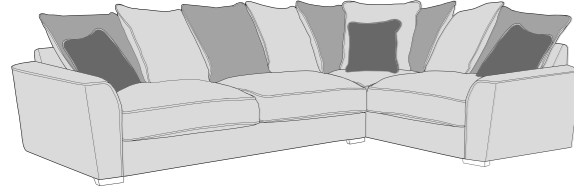

3 Seater Sofa Bed (3SB, 3DB)

(Available in Standard or Deluxe)

2 Seater Sofa Bed (2SB, 2DB)

(Available in Standard or Deluxe)

Chair Sofa Bed (1SB, 1DB)

(Available in Standard or Deluxe)

 **COVER 1**
(BODY)

 **COVER 2**
(SCATTER)

Standard Back
Scatter Cushions

Front = Cover 2
Piping = Cover 1
Back = Cover 1

COVER GUIDE - PILLOW BACK

Please use this guide when ordering the following pieces to clarify cover options.

PILLOW BACK

LH2, RFC, FST (L2, RFC, P) Group

FST, LFC, RH2 (P, LFC, R2) Group

L2S, RFC, FST (L2S, RFC, P) Group

FST, LFC, R2S (P, LFC, R2S) Group

LH2, COR, RH1 (L2, CO, R1) Group

LH1, COR, RH2 (L1, CO, R2) Group

L2S, COR, RH1 (L2S, CO, R1) Group

LH1, COR, R2S (L1, CO, R2S) Group

LH2, R2C (L2, R2C) Group

L2C, RH2 (L2C, R2) Group

LH2, COR, RH2 (L2, CO, R2) Group

LH1, COR, RH1 (L1, CO, R2) Group

ALU (AU)

4 Seater modular sofa (4MD)

3 Seater sofa (3ST)

2 Seater sofa (2ST)