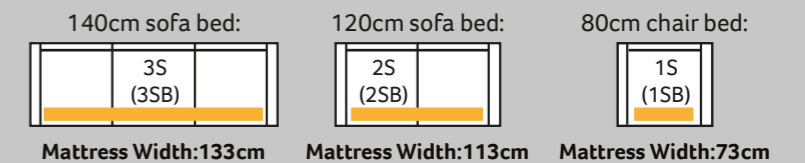

Mattress Thickness: 6cm

Mattress Length: 185cm

3 fold action is 140Kg total max occupancy weight

DELUXE ACTION & SPRUNG MATTRESS

A two fold metal action with beech slats. Complemented by a deluxe sprung mattress. For everyday use.