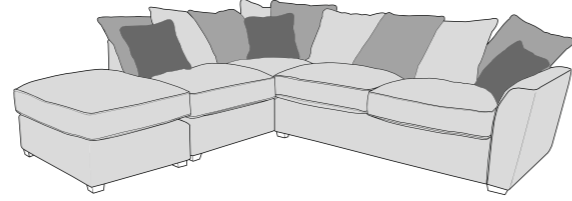

FST, LFC, RH2 (P, LFC, R2) Group