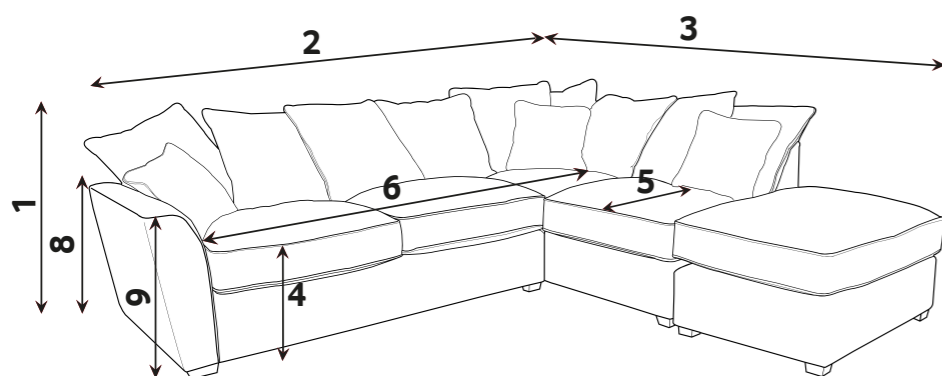

Mattress thickness: 11.5cm

Mattress Length: 183cm

2 fold action is 160Kg total max occupancy weight

Sofa beds available as standard back only

DIMENSION GUIDE

Check the diagonal access dimension to ensure furniture will fit in your home.

- 1 - HEIGHT
- 2 - WIDTH
- 3 - DEPTH
- 4 - SEAT HEIGHT
- 5 - SEAT DEPTH (STD & PILLOW)
- 6 - SEAT WIDTH

- 7 - DIAGONAL ACCESS
- 8 - OUTBACK HEIGHT
- 9 - ARM HEIGHT

Please note: All dimension are approximate. Allow tolerance of +/- 2.5cm. Depth measurement includes seat cushion overhang.