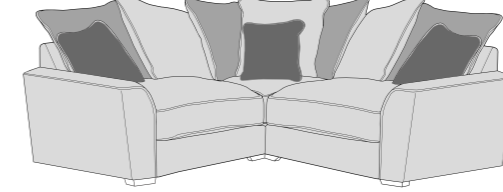

3 Seater Sofa Bed (3SB, 3DB)

(Available in Standard or Deluxe)

2 Seater Sofa Bed (2SB, 2DB)

(Available in Standard or Deluxe)

Chair Sofa Bed (1SB, 1DB)

(Available in Standard or Deluxe)

 **COVER 1**
(BODY)

 **COVER 2**
(SCATTER)

Standard Back
Scatter Cushions

Front = Cover 2
Piping = Cover 1
Back = Cover 1

COVER GUIDE - PILLOW BACK

Please use this guide when ordering the following pieces to clarify cover options.

PILLOW BACK

LH2, RFC, FST (L2, RFC, P) Group

LH2, R2C (L2, R2C) Group

L2C, RH2 (L2C, R2) Group

LH2, COR, RH2 (L2, CO, R2) Group

LH1, COR, RH1 (L1, CO, R2) Group

ALU (AU)

4 Seater modular sofa (4MD)

3 Seater sofa (3ST)

2 Seater sofa (2ST)

ACCENT PIECES

Storage Footstool (FSS)

Large Footstool (FST)

Pillow Back Cushions

Front = Cover 2
Piping = Cover 1
Back = Cover 1

Pillow Back Scatter Cushions

Front = Cover 3
Piping = Cover 1
Back = Cover 1

DIMENSIONS (CM)