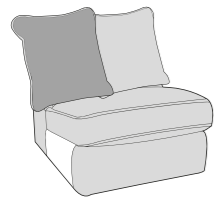

3 Seater Sofa Bed (3SB, 3DB)

(Available in Standard or Deluxe)

2 Seater Sofa Bed (2SB, 2DB)

(Available in Standard or Deluxe)

Chair Sofa Bed (1SB, 1DB)

(Available in Standard or Deluxe)

 **COVER 1**
(BODY)

 **COVER 2**
(SCATTER)

Standard Back
Scatter Cushions

Front = Cover 2
Piping = Cover 1
Back = Cover 1

COVER GUIDE - PILLOW BACK

Please use this guide when ordering the following pieces to clarify cover options.

PILLOW BACK

LH2, RFC, FST (L2, RFC, P) Group

LH2, R2C (L2, R2C) Group

L2C, RH2 (L2C, R2) Group

LH2, COR, RH2 (L2, CO, R2) Group

LH1, COR, RH1 (L1, CO, R2) Group

ALU (AU)

4 Seater modular sofa (4MD)

3 Seater sofa (3ST)

2 Seater sofa (2ST)

ACCENT PIECES

Storage Footstool (FSS)

Large Footstool (FST)

Pillow Back Cushions

Front = Cover 2
Piping = Cover 1
Back = Cover 1

Pillow Back Scatter Cushions

Front = Cover 3
Piping = Cover 1
Back = Cover 1

DIMENSIONS (CM)