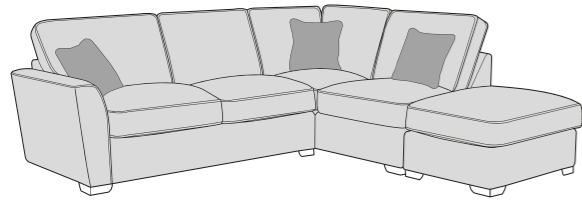

Please note that colour shadings can vary slightly from each roll of fabric.
We cannot guarantee a precise match to these samples or between cut lengths and upholstered goods.

Extra Flex[®]
Soft, Supportive Seating

21/02/2023

COVER GUIDE - STANDARD BACK

Please use this guide when ordering the following pieces to clarify cover options.

STANDARD BACK

LH2, RFC, FST (L2, RFC, P) Group

FST, LFC, RH2 (P, LFC, R2) Group

L2S, RFC, FST (L2S, RFC, P) Group

LH2, COR, RH2 (L2, CO, R2) Group

LH1, COR, RH1 (L1, CO, R1) Group

ALU (AU)

4 Seater modular sofa (4MD)

3 Seater sofa (3ST)

2 Seater sofa (2ST)

Love chair (LOV)

Arm chair (1ST)

3 Seater Sofa Bed (3SB, 3DB)

(Available in Standard or Deluxe)

2 Seater Sofa Bed (2SB, 2DB)

(Available in Standard or Deluxe)

Chair Sofa Bed (1SB, 1DB)

(Available in Standard or Deluxe)

 **COVER 1**
(BODY)

 **COVER 2**
(SCATTER)