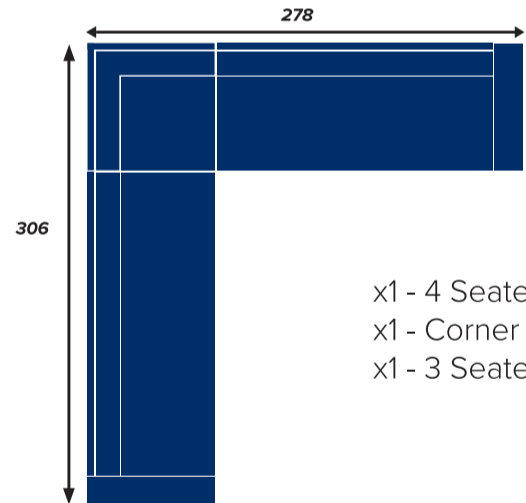

x1 - 4 Seater LHF
x1 - Corner Unit
x1 - 3 Seater RHF

Small Corner

Large Corner

Extra Large Corner

All dimensions are in cm, the manufacturer reserves the right to alter or amend specifications or dimensions without notice. All measurements are approximate and relate to the overall size of the item including soft arm cushions (where fitted) and back cushions.