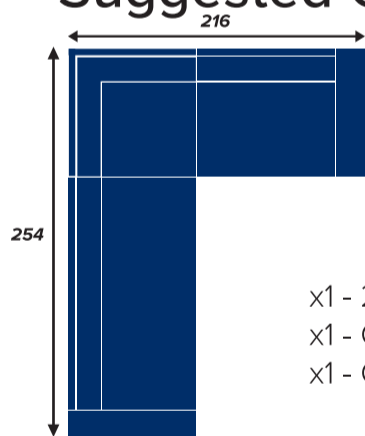

Suggested Configurations

x1 - 2 Seater LHF
x1 - Corner Unit
x1 - Cuddler RHF