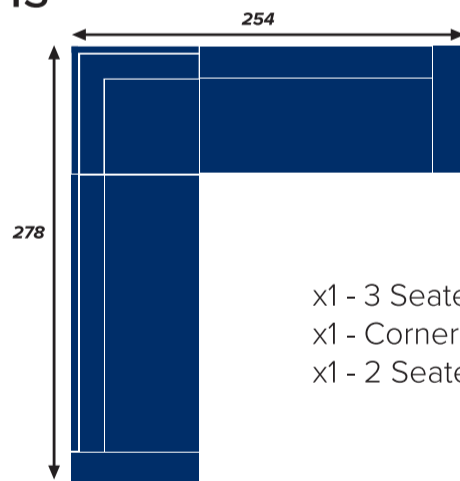

x1 - 3 Seater LHF
x1 - Corner Unit
x1 - 2 Seater RHF