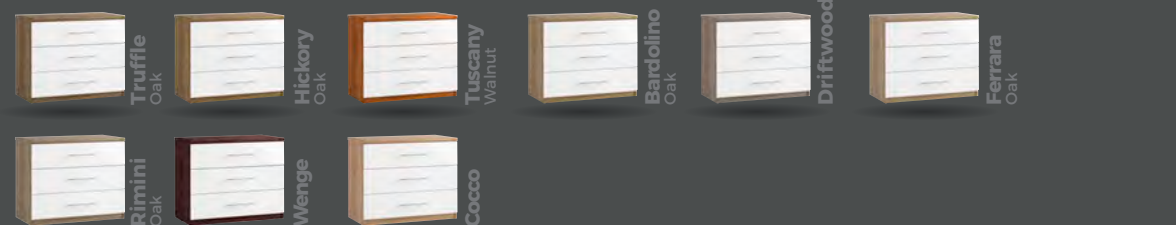

2 DRAWER BEDSIDE

H:47cm W:40cm D:45cm
Code ref: N02

3 DRAWER BEDSIDE

H:66cm W:40cm D:45cm
Code ref: N03

4 DRAWER NARROW CHEST

H:85cm W:40cm D:45cm
Code ref: N04

5 DRAWER NARROW CHEST

H:104cm W:40cm D:45cm
Code ref: N05

3 DRAWER MIDI CHEST

H:66cm W:59cm D:45cm
Code ref: M03

3 DRAWER CHEST

H:66cm W:77cm D:45cm
Code ref: C03

4 DRAWER MIDI CHEST

H:85cm W:59cm D:45cm
Code ref: M04

5 DRAWER MIDI CHEST

H:104cm W:59cm D:45cm
Code ref: M05

3 DRAWER CHEST (WITH 1 DEEP DRAWER)

H:77cm W:77cm D:45cm
Code ref: C03D

4 DRAWER CHEST (WITH 1 DEEP DRAWER)

H:96cm W:77cm D:45cm
Code ref: C04D

3 + 2 DRAWER CHEST

H:85cm W:77cm D:45cm
Code ref: C32

4 + 2 DRAWER CHEST

H:104cm W:77cm D:45cm
Code ref: C42

6 DRAWER TWIN CHEST

H:77cm W:115cm D:45cm
Code ref: T06

8 DRAWER TWIN CHEST

H:96cm W:115cm D:45cm
Code ref: T08

SINGLE DRESSING TABLE

H:77cm W:102cm D:45cm
Code ref: V03

DOUBLE DRESSING TABLE

H:77cm W:127cm D:45cm
Code ref: V06

VANITY

H:195cm W:39cm D:56cm
Code ref: V1

SINGLE TALL ROBE

H:195cm W:39cm D:56cm
Code ref: R01

DOUBLE TALL ROBE

H:195cm W:76cm D:56cm
Code ref: R02

GENTS TALL ROBE

H:195cm W:76cm D:56cm
Code ref: G22

The Catania collection offers a wide range of different wardrobe configurations featuring mirror and shelf options. Please see our configuration board in-store for more information.

The images above are for illustration purposes only and may not accurately represent the furniture collection shown in the photograph overleaf. The Company has a policy of continuous product development and therefore reserves the right to alter specifications and designs without any prior notice. All dimensions are to the nearest whole cm. Sizes do not include castors. Due to print process limitations, actual product colours may vary from those illustrated.

Catania