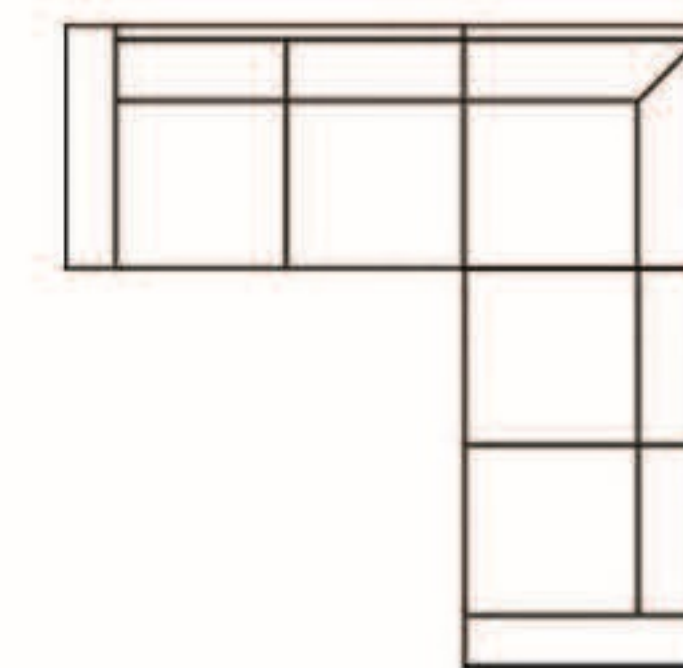

1 seater

2 seater

2,5 seater

2,5 seater

2 seater

1 seater

2 seater

2 seater + corner 90 + 1 seater

1 seater

1 seater

2 seater

3 seater

3 seater

1 seater
Art. No.: 14677
Dimensions:
H91 x D89 x W82cm

2 seater*
Art. No.: 14678
Dimensions:
H91 x D89 x W160cm

2,5 seater*
Art. No.: 14679
Dimensions:
H91 x D89 x W185cm

3 seater*
Art. No.: 14680
Dimensions:
H91 x D89 x W205cm

1 seater + corner 90 +
2 seater*
Art. No.: 15893
Dimensions:
H91 x D168 x W246cm

2 seater + corner 90 +
1 seater*
Art. No.: 15894
Dimensions:
H91 x D168 x W246cm

2 seater + corner 90 +
2 seater*
Art. No.: 15989
Dimensions:
H91 x D246 x W246cm

Technical data

Footstool
Art. No.: 14860
Dimensions:
H48 x D63 x W63cm

Arm - 9cm

Choose leg:

10385 Walnut H-145
8669 Oak laquered H-145