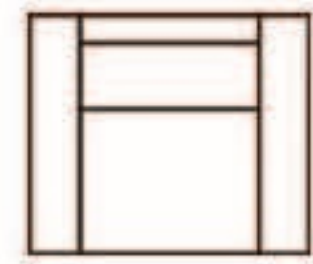

1 seater

2 seater

2,5 seater

2,5 seater

2 seater

1 seater

2 seater

2 seater + corner 90 + 1 seater

1 seater

1 seater

2 seater

3 seater

3 seater

1 seater
Art. No.: 14677
Dimensions:
H91 x D89 x W82cm

2 seater*
Art. No.: 14678
Dimensions:
H91 x D89 x W160cm

2,5 seater*
Art. No.: 14679
Dimensions:
H91 x D89 x W185cm

3 seater*
Art. No.: 14680
Dimensions:
H91 x D89 x W205cm

1 seater + corner 90 +
2 seater*
Art. No.: 15893
Dimensions:
H91 x D168 x W246cm

2 seater + corner 90 +
1 seater*
Art. No.: 15894
Dimensions:
H91 x D168 x W246cm

2 seater + corner 90 +
2 seater*
Art. No.: 15989
Dimensions:
H91 x D246 x W246cm

Technical data

Footstool
Art. No.: 14860
Dimensions:
H48 x D63 x W63cm

Arm - 9cm

Choose leg:

10385 Walnut H-145
8669 Oak laquered H-145