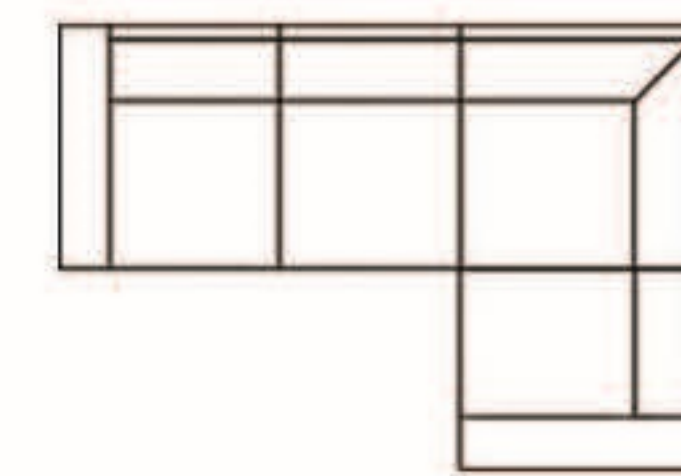

1 seater

2 seater

2,5 seater

2,5 seater

2 seater

1 seater

2 seater

2 seater + corner 90 + 1 seater

1 seater

1 seater

2 seater

3 seater

3 seater

1 seater
Art. No.: 14677
Dimensions:
H91 x D89 x W82cm

2 seater*
Art. No.: 14678
Dimensions:
H91 x D89 x W160cm

2,5 seater*
Art. No.: 14679
Dimensions:
H91 x D89 x W185cm

3 seater*
Art. No.: 14680
Dimensions:
H91 x D89 x W205cm

1 seater + corner 90 +
2 seater*
Art. No.: 15893
Dimensions:
H91 x D168 x W246cm

2 seater + corner 90 +
1 seater*
Art. No.: 15894
Dimensions:
H91 x D168 x W246cm

2 seater + corner 90 +
2 seater*
Art. No.: 15989
Dimensions:
H91 x D246 x W246cm

Technical data

Footstool
Art. No.: 14860
Dimensions:
H48 x D63 x W63cm

Arm - 9cm

Choose leg:

10385 Walnut H-145
8669 Oak laquered H-145