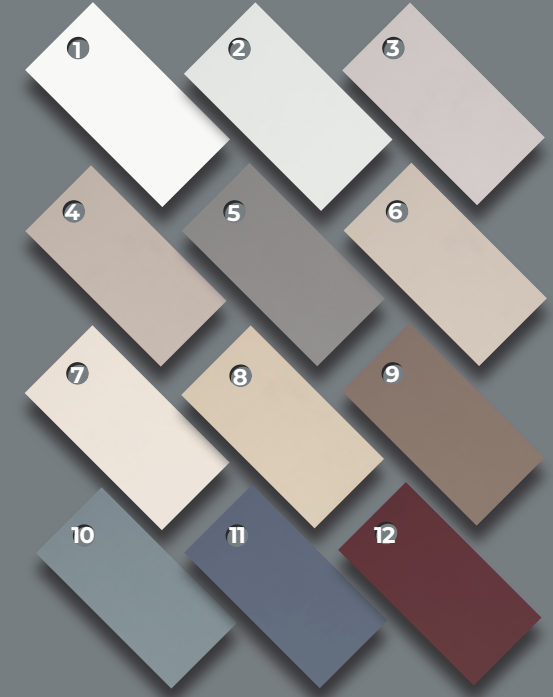

PICK A FINISH FOR YOUR FURNITURE

Oak Finish Options - All Matt Lacquered

1. Opaque | 2. Natural | 3. Victorian | 4. Cottage White | 5. Cromford Grey | 6. Midnight Sky

Paint Colour Options

1. Lily White | 2. Coastal Mist | 3. Cotton | 4. Luxury Grey | 5. Moondust Grey | 6. Cloud | 7. Stone | 8. Truffle | 9. Pottery Clay | 10. Burrowdale | 11. Portland | 12. Ruby

Fabric Options

1. Amalfi Linen | 2. Trinity Ivory | 3. Moreno Natural | 4. Linoso Dove | 5. Linoso Duckegg | 6. Trinity Mineral | 7. Moreno Mineral | 8. Linoso Grey | 9. Linoso Linen | 10. Moreno Linen

11. Trinity Mocha | 12. Linoso Heather | 13. Trinity Heather | 14. Linoso Steel | 15. Linoso Indigo | 16. Trinity Midnight | 17. Moreno Damson | 18. Linoso Denim | 19. Kinburn Denim

Handle Options

1. HAN310 - 35mm Knob* | 2. HAN311 - 45mm Knob* | 3. HAN312 - 55mm Knob* | 4. HAN301 - Silver Cup | 5. HAN302 - Silver Trumpet | 6. HAN306 - Antique Cup | 7. HAN305 - Antique Knob | 8. HAN308 - Brass Pull Handle | 9. HAN307 - Brass Knob | 10. HAN304 - Chrome Pull Handle | 11. HAN316 - Silver Knob | 12. HAN303 - Chrome Knob | 13. HAN309 - Chunky Arched Handle | 14. HAN320 - Bar Handle* (*Available in Oak or Painted)